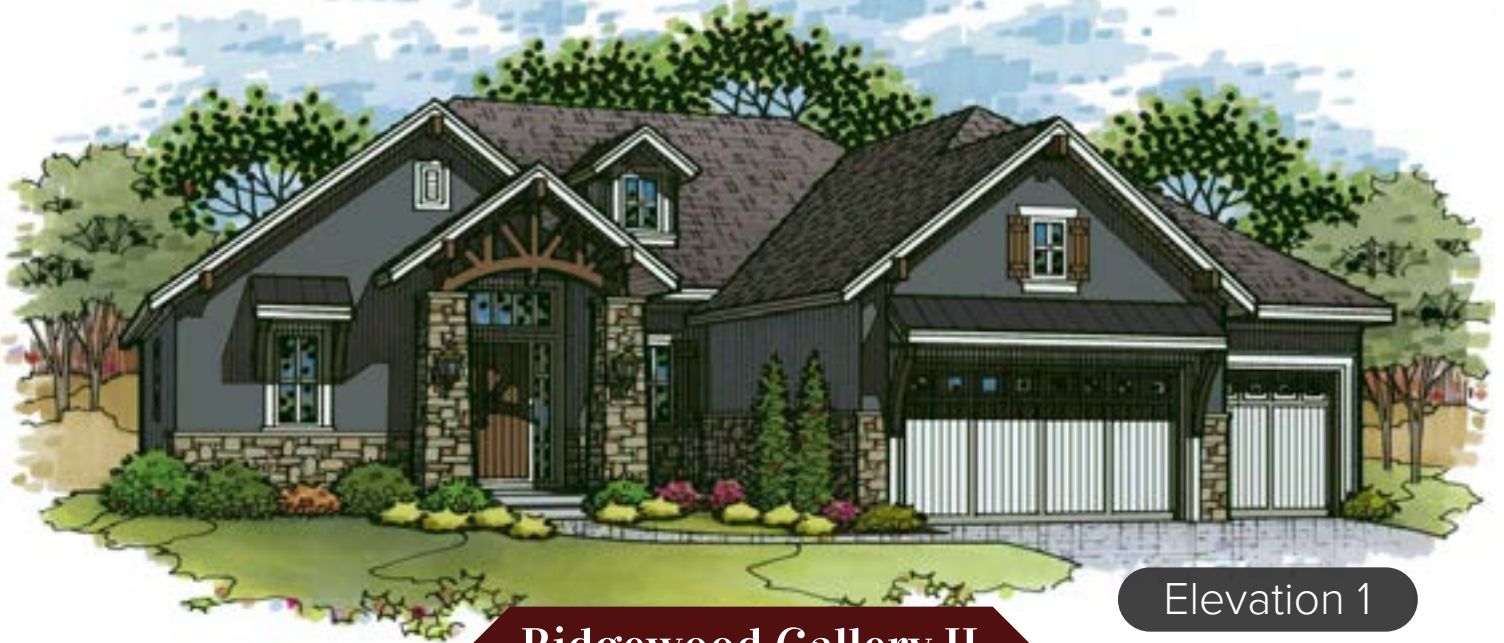

Stone Creek of  
**TERRYBROOK**  
 FARMS

LOT  
43

LOT  
193

A Julian • Rodrock Homes Community

Elevation 1

**Ridgewood Gallery II**  
 by Don Julian Builders

**Details**  
 Rev 1.5 Story  
 3,909 sqft.  
 5 bedrooms  
 5 bath

Artist rendering may differ from actual plans. Square footage is estimated.