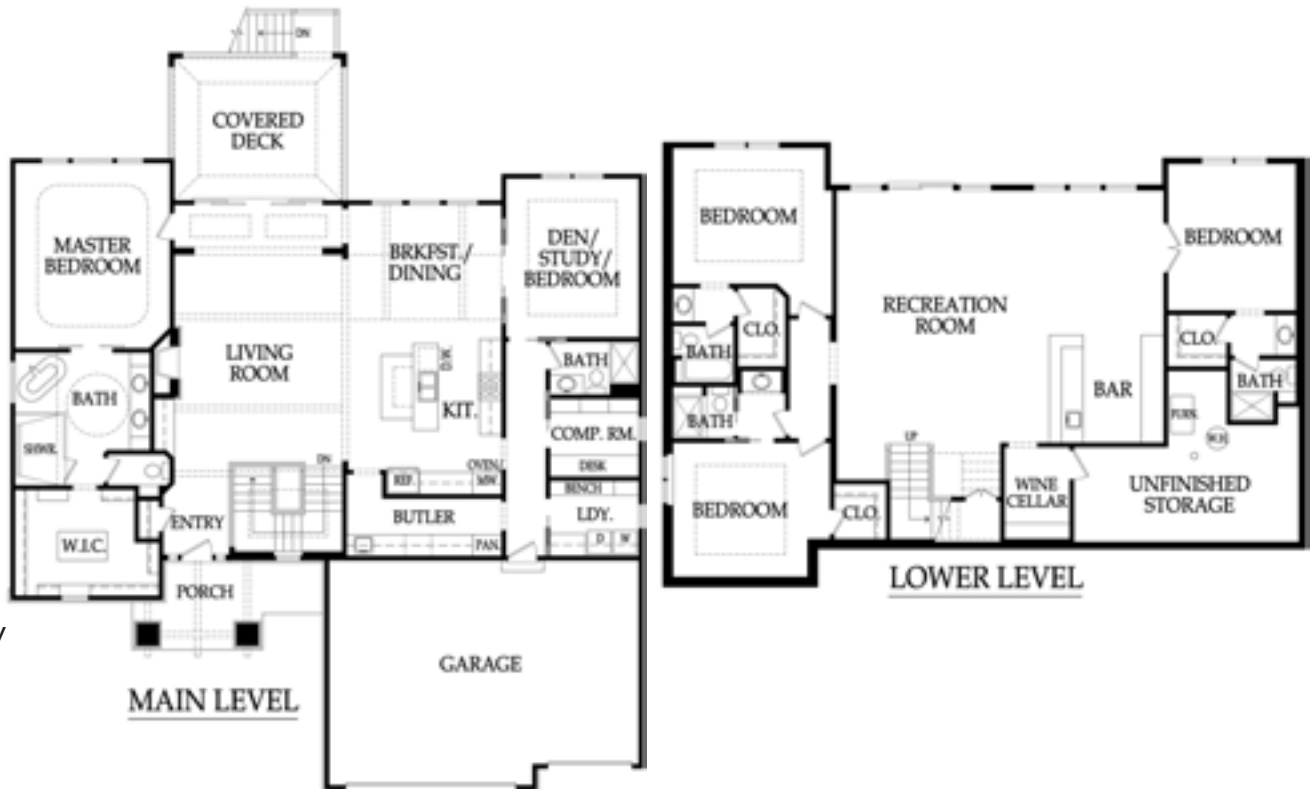

Stone Creek of  
**TERRYBROOK**  
 FARMS

LOT  
43

LOT  
193

A Julian • Rodrock Homes Community

Elevation 1

**Ridgewood Gallery II**  
 by Don Julian Builders

**Details**  
 Rev 1.5 Story  
 3,909 sqft.  
 5 bedrooms  
 5 bath

Artist rendering may differ from actual plans. Square footage is estimated.