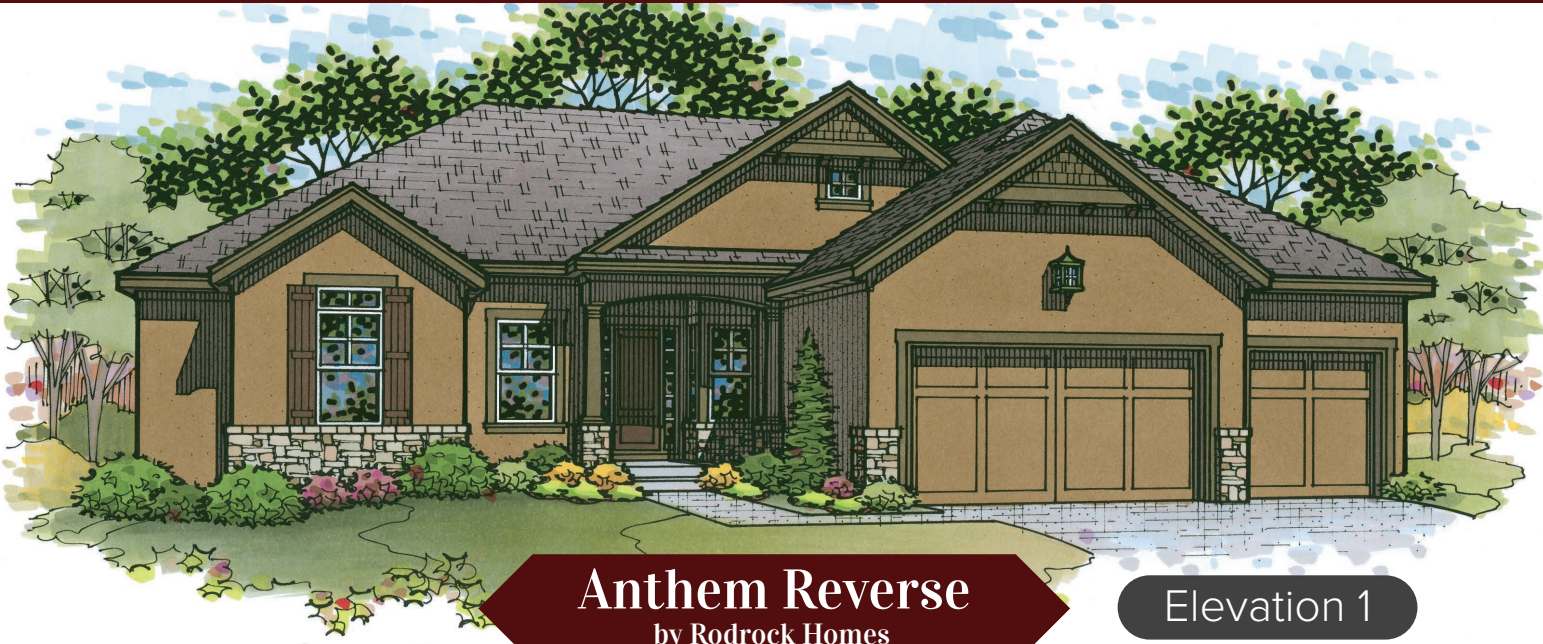

# Stone Creek of **TERRYBROOK FARMS**

A Julian • Rodrock Homes Community

**Anthem Reverse**  
by Rodrock Homes

Elevation 1

Elevation 2

Elevation 3

**Details**

Rev 1.5 Story  
3,734 sq. ft.  
4 bedrooms  
4.5 baths

Artist rendering may differ from actual plans. Base price does not include price of homesite, city, or subdivision requirements. Square footage is estimated.