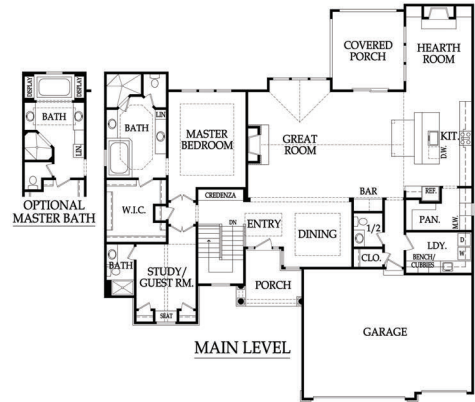

# Stone Creek of **TERRYBROOK FARMS**

A Julian • Rodrock Homes Community

**Anthem Reverse**  
by Rodrock Homes

Elevation 1

Elevation 2

Elevation 3

**Details**

Rev 1.5 Story  
3,734 sq. ft.  
4 bedrooms  
4.5 baths

Artist rendering may differ from actual plans. Base price does not include price of homesite, city, or subdivision requirements. Square footage is estimated.