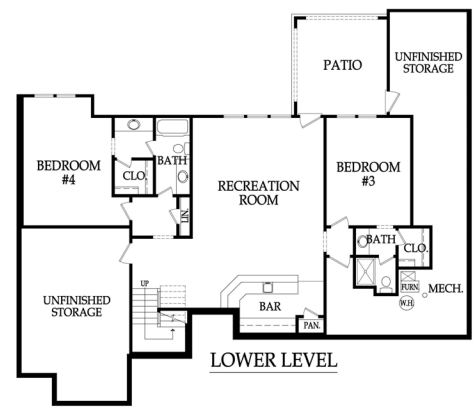

# Stone Creek of **TERRYBROOK FARMS**

A Julian • Rodrock Homes Community

**Anthem Reverse**  
by Rodrock Homes

Elevation 1

Elevation 2

Elevation 3

**Details**

Rev 1.5 Story  
3,734 sq. ft.  
4 bedrooms  
4.5 baths

Artist rendering may differ from actual plans. Base price does not include price of homesite, city, or subdivision requirements. Square footage is estimated.