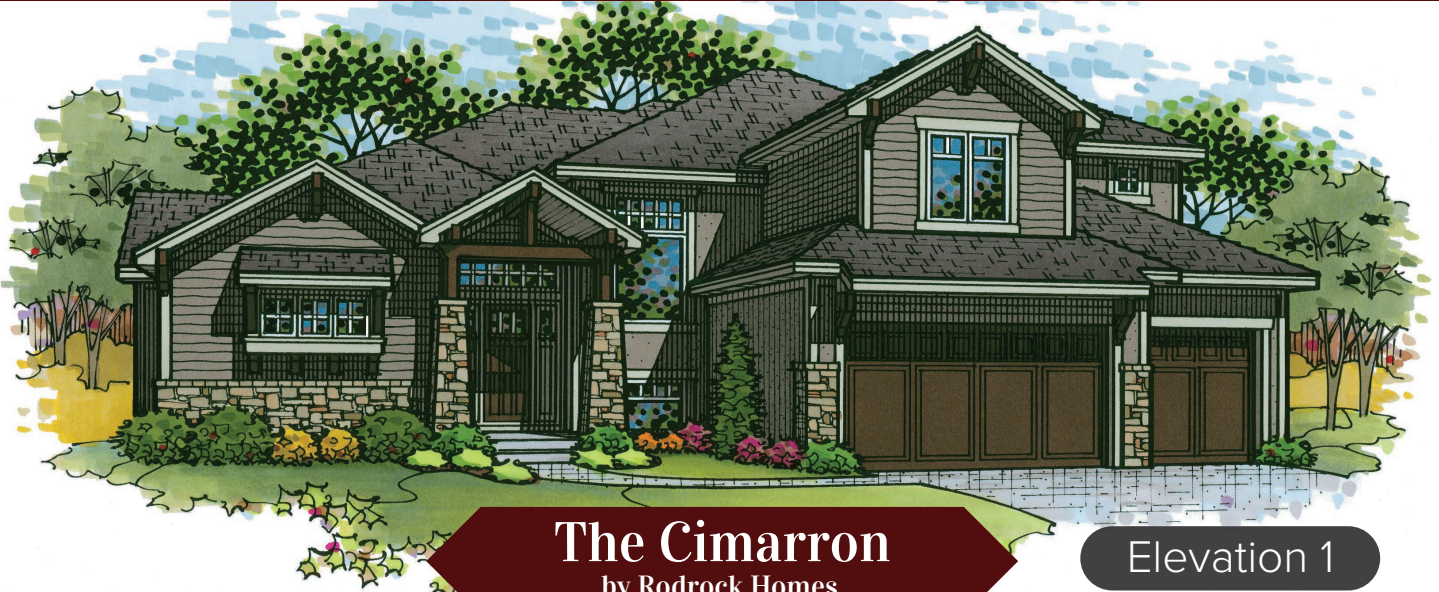

# Stone Creek of TERRYBROOK FARMS

A Julian • Rodrock Homes Community

**The Cimarron**  
by Rodrock Homes

Elevation 1

Elevation 2

Elevation 3

**Details**

- 1.5 Story
- 3,806 sq. ft.
- 4 bedrooms
- 5.5 baths

Artist rendering may differ from actual plans. Base price does not include price of homesite, city, or subdivision requirements. Square footage is estimated.