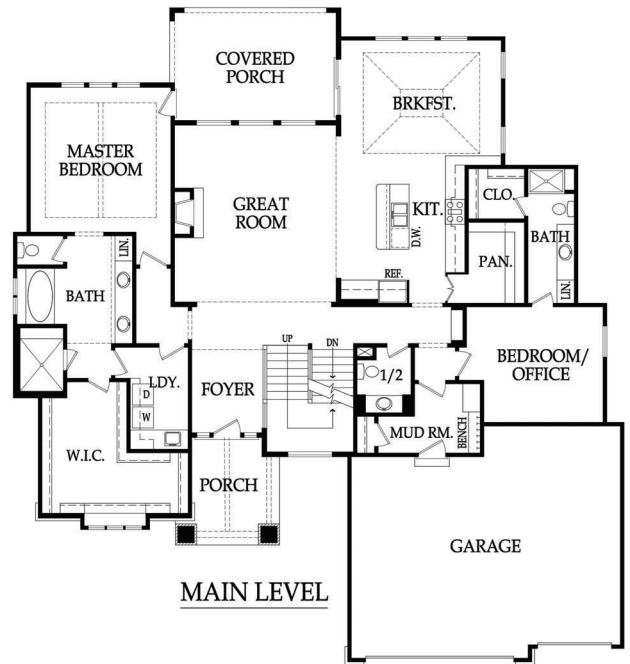

# Stone Creek of TERRYBROOK FARMS

A Julian • Rodrock Homes Community

**The Cimarron**  
by Rodrock Homes

Elevation 1

Elevation 2

Elevation 3

**Details**

- 1.5 Story
- 3,806 sq. ft.
- 4 bedrooms
- 5.5 baths

Artist rendering may differ from actual plans. Base price does not include price of homesite, city, or subdivision requirements. Square footage is estimated.