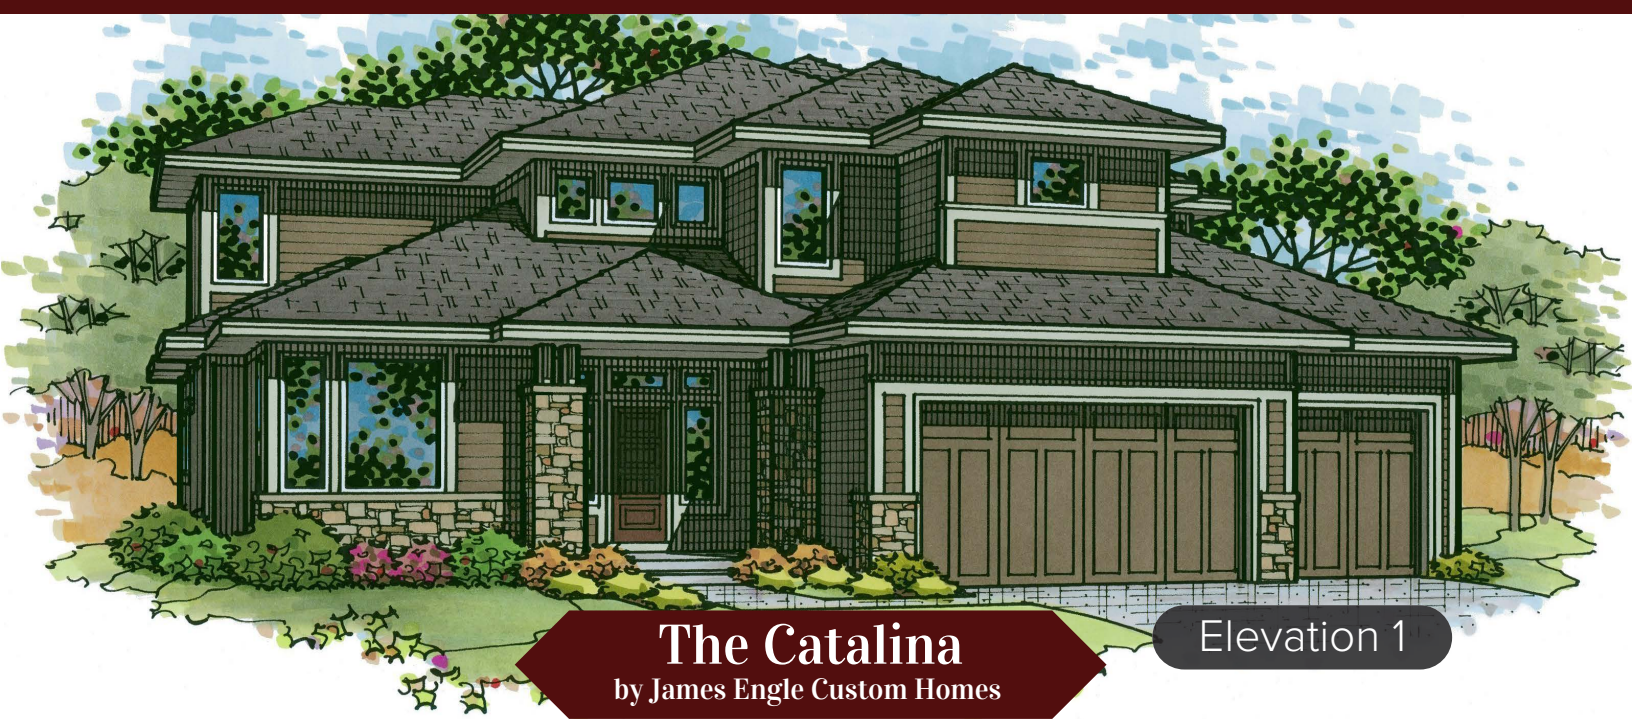

Maple Ridge of  
**TERRYBROOK  
 FARMS**

A Julian • Rodrock Homes Community

**The Catalina**  
 by James Engle Custom Homes

Elevation 1

**Details**  
 1.5 Story  
 3,370 sqft.  
 4 bedrooms  
 3.5 baths

Artist rendering may differ from actual plans. Base price does not include price of homesite, city, or subdivision requirements. Square footage is estimated.