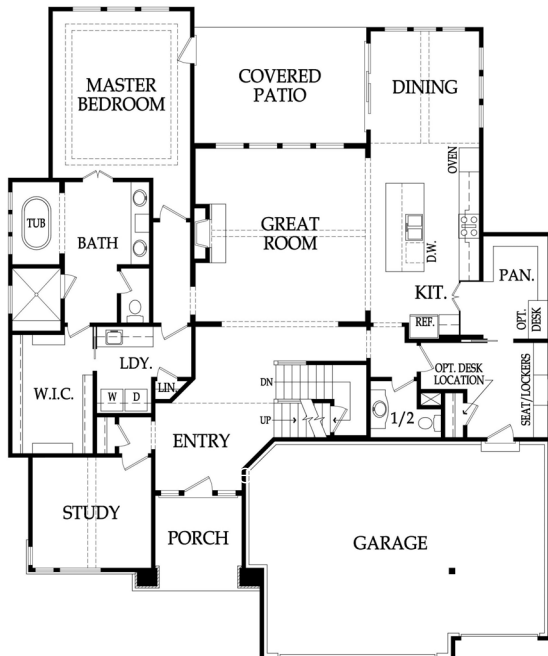

Maple Ridge of  
**TERRYBROOK  
 FARMS**

A Julian • Rodrock Homes Community

**The Catalina**  
 by James Engle Custom Homes

Elevation 1

**Details**  
 1.5 Story  
 3,370 sqft.  
 4 bedrooms  
 3.5 baths

Artist rendering may differ from actual plans. Base price does not include price of homesite, city, or subdivision requirements. Square footage is estimated.