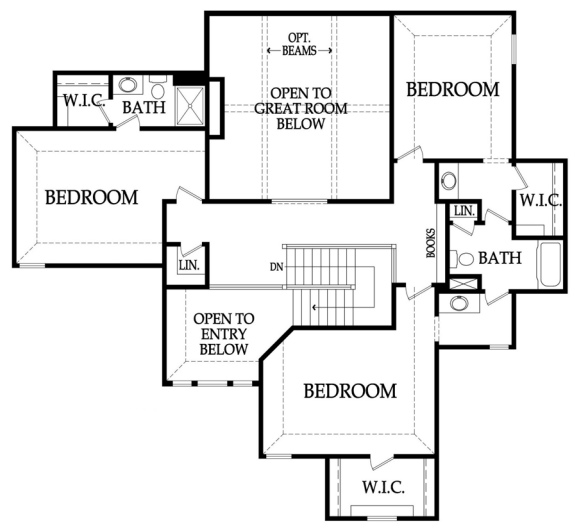

Maple Ridge of  
**TERRYBROOK  
 FARMS**

A Julian • Rodrock Homes Community

**The Catalina**  
 by James Engle Custom Homes

Elevation 1

**Details**  
 1.5 Story  
 3,370 sqft.  
 4 bedrooms  
 3.5 baths

Artist rendering may differ from actual plans. Base price does not include price of homesite, city, or subdivision requirements. Square footage is estimated.