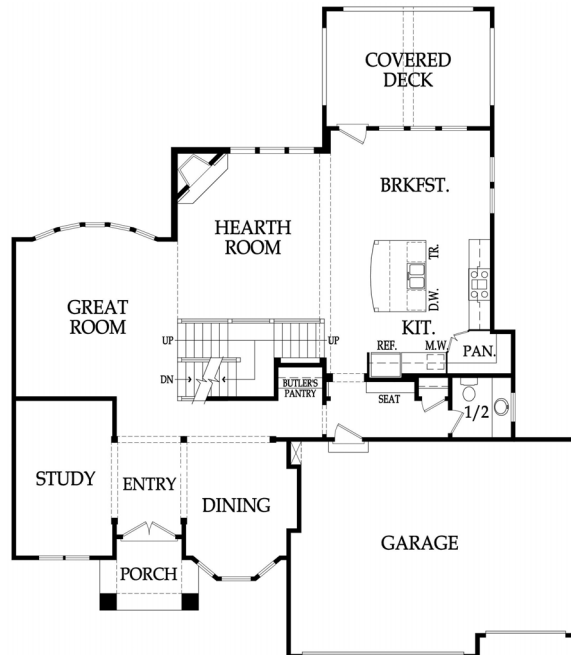

Maple Ridge of  
**TERRYBROOK  
 FARMS**

A Julian • Rodrock Homes Community

**The Bailey**  
 by Roeser Homes

Elevation A

**Details**  
 2 Story  
 3,200 sq. ft.  
 4 Bedrooms  
 3.5 Baths

Artist rendering may differ from actual plans. Base price does not include price of homesite, city, or subdivision requirements. Square footage is estimated.