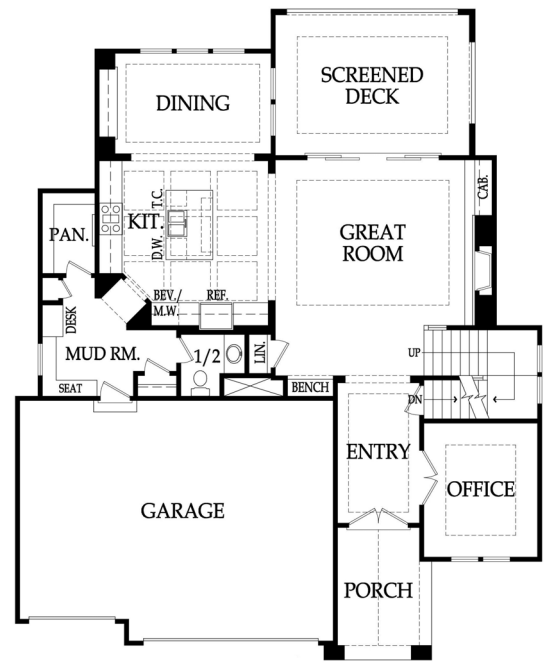

Maple Ridge of
**TERRYBROOK
 FARMS**

A Julian • Rodrock Homes Community

Elevation A

The Cooper
 by Roeser Homes

Elevation B

- Details**
 2 Story
 3,000 sq. ft.
 4 Bedrooms
 3.5 Baths

Artist rendering may differ from actual plans. Base price does not include price of homesite, city, or subdivision requirements. Square footage is estimated.