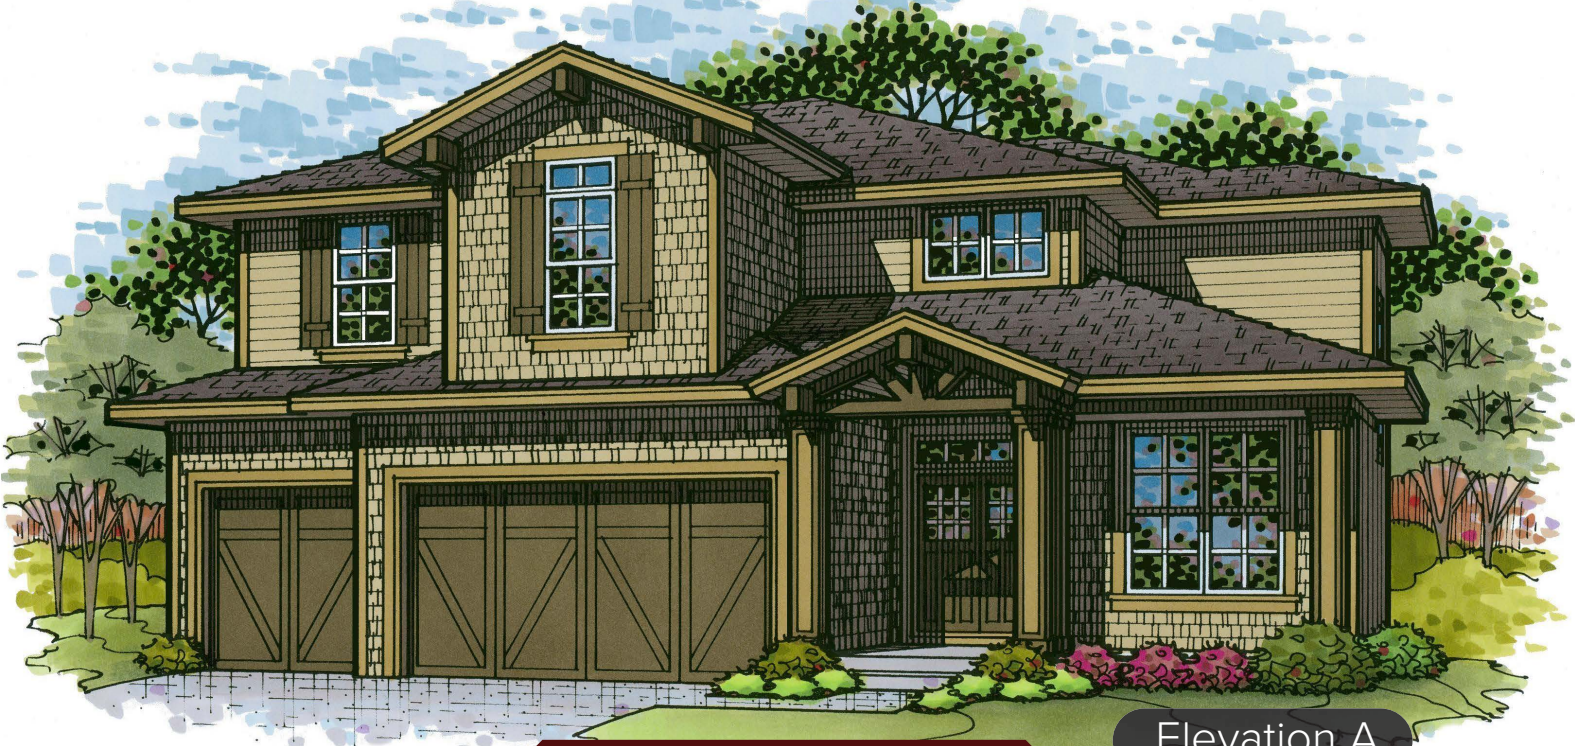

Maple Ridge of
**TERRYBROOK
 FARMS**

A Julian • Rodrock Homes Community

Elevation A

The Cooper
 by Roeser Homes

Elevation B

- Details**
 2 Story
 3,000 sq. ft.
 4 Bedrooms
 3.5 Baths

Artist rendering may differ from actual plans. Base price does not include price of homesite, city, or subdivision requirements. Square footage is estimated.