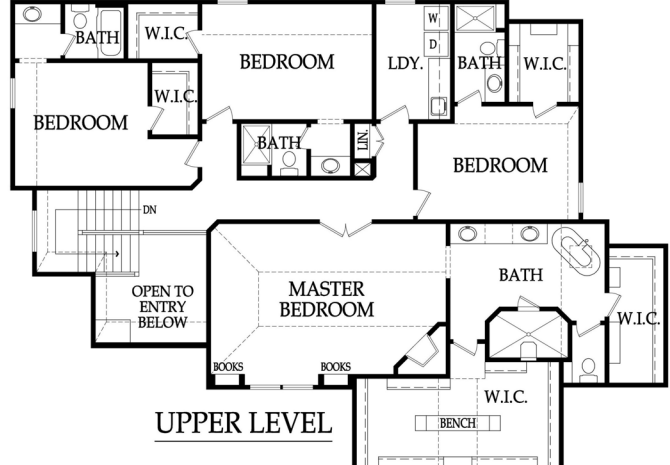

Stone Creek of **TERRYBROOK FARMS**

A Julian • Rodrock Homes Community

The Auburn
by Don Julian Builders

Details

- 2 Story
- 3,686 sqft.
- 4 bedrooms
- 4.5 baths

Artist rendering may differ from actual plans. Base price does not include price of homesite, city, or subdivision requirements. Square footage is estimated.