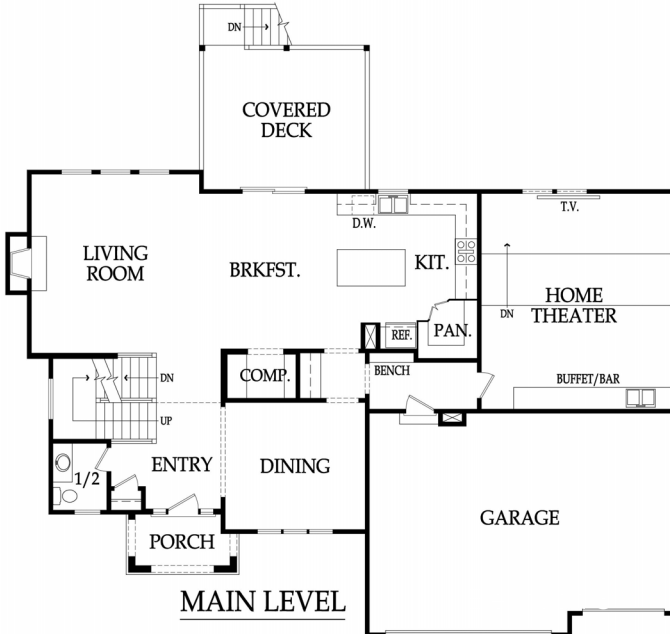

Stone Creek of **TERRYBROOK FARMS**

A Julian • Rodrock Homes Community

The Auburn
by Don Julian Builders

Details

- 2 Story
- 3,686 sqft.
- 4 bedrooms
- 4.5 baths

Artist rendering may differ from actual plans. Base price does not include price of homesite, city, or subdivision requirements. Square footage is estimated.