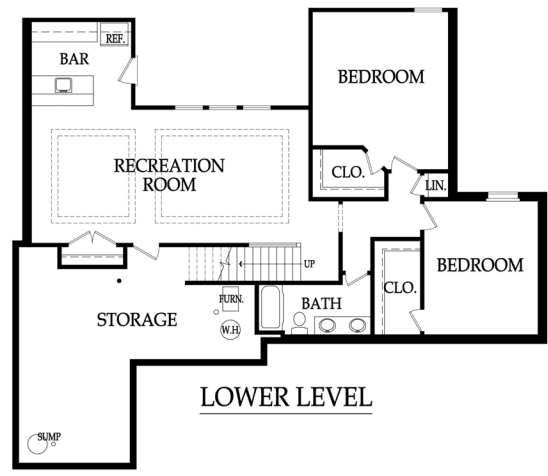

Maple Ridge of
**TERRYBROOK
 FARMS**

A Julian Rodrock Homes Community

Elevation 1

Emery Reverse
 by James Engle Homes

Details

- Reverse 1.5 Story
- 2,900 sqft.
- 4 bedrooms
- 3 baths

Artist rendering may differ from actual plans. Base price does not include price of homesite, city, or subdivision requirements. Square footage is estimated.