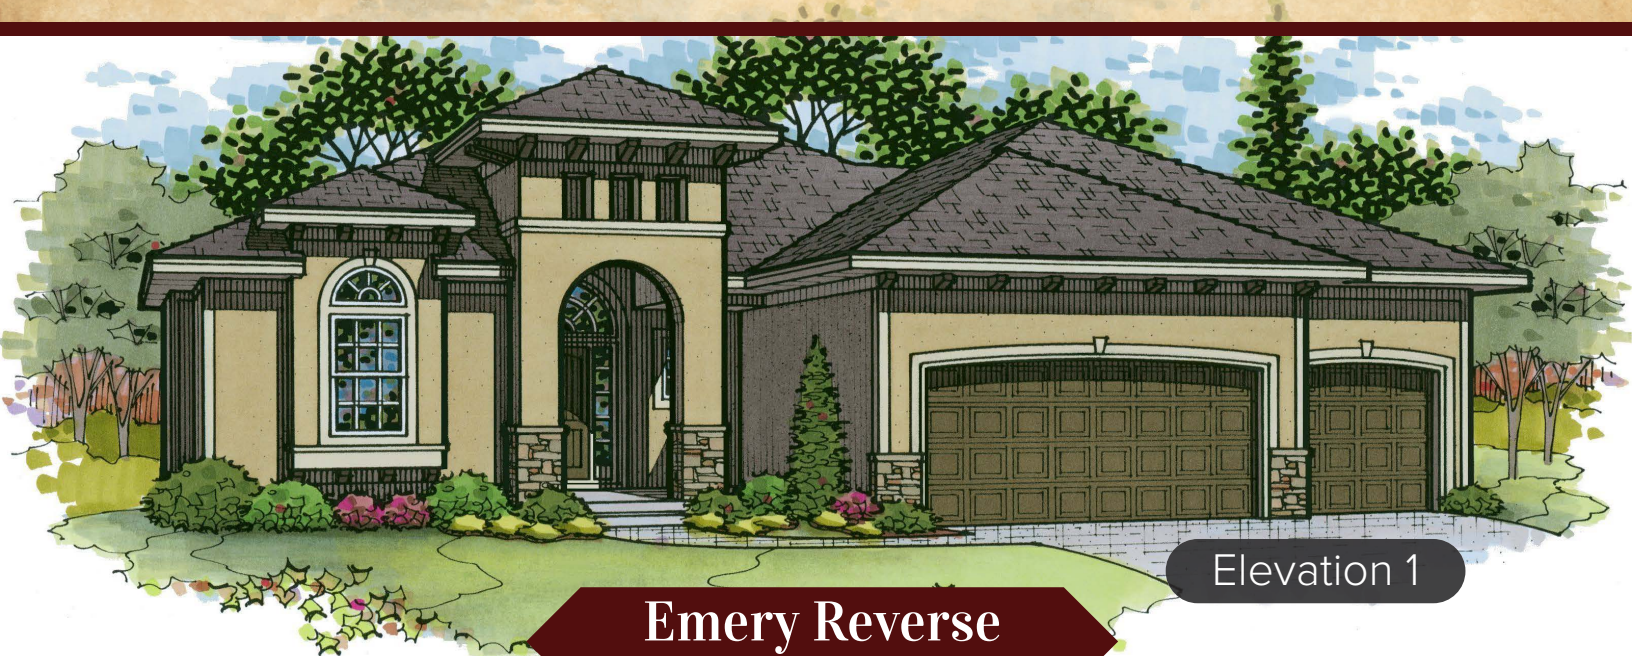

Maple Ridge of
**TERRYBROOK
 FARMS**

A Julian Rodrock Homes Community

Elevation 1

Emery Reverse
 by James Engle Homes

Details

- Reverse 1.5 Story
- 2,900 sqft.
- 4 bedrooms
- 3 baths

Artist rendering may differ from actual plans. Base price does not include price of homesite, city, or subdivision requirements. Square footage is estimated.