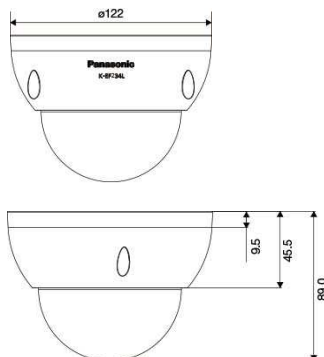

Appearance

Important

- Safety Precaution: Carefully read the operating instruction manual before using this product.

- All pictures are simulated.
- Weights and dimensions are approximate.
- Specifications are subject to change without notice.

DISTRIBUTED BY: