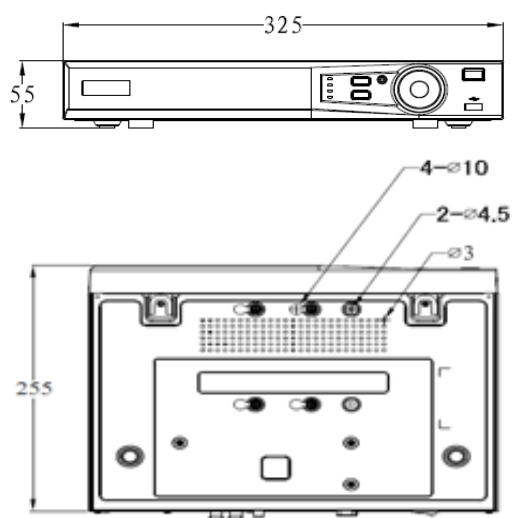

Appearance

Important

- Safety Precaution: Carefully read the operating instruction manual before using this product.

- All pictures are simulated.
- Weights and dimensions are approximate.
- Specifications are subject to change without notice.
- These products may be subject to export control regulations.

DISTRIBUTED BY: