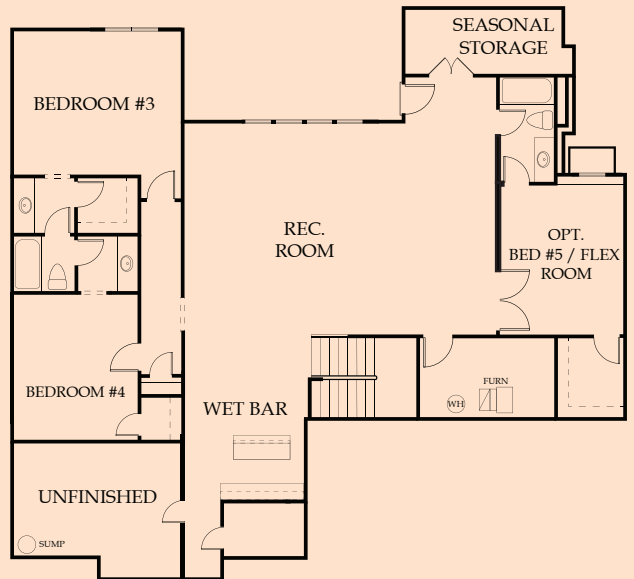

THE JEFFERSON IV

BICKIMER HOMES

REVERSE

5
BEDS

4.5
BATHS

3
CAR

3,866
SQFT

MAIN LEVEL
2,197 SQFT

LOWER LEVEL
1,669 SQFT