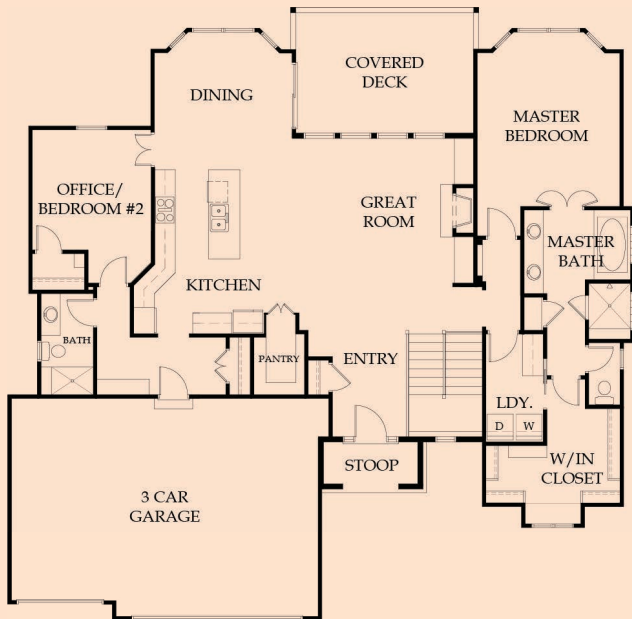

## THE MORGAN

NEW MARK HOMES

REVERSE

4  
BEDS

3  
BATHS

3  
CAR

3,320  
SQFT

**MAIN LEVEL**  
1,926 SQFT

**LOWER LEVEL**  
1,394 SQFT