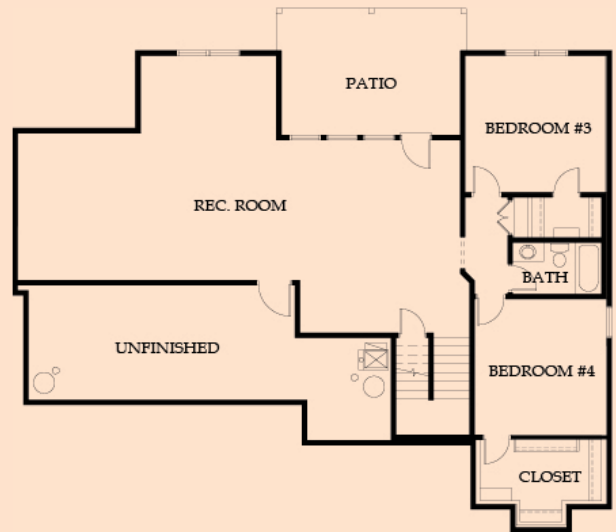

## THE MORGAN

NEW MARK HOMES

REVERSE

4  
BEDS

3  
BATHS

3  
CAR

3,320  
SQFT

**MAIN LEVEL**  
1,926 SQFT

**LOWER LEVEL**  
1,394 SQFT