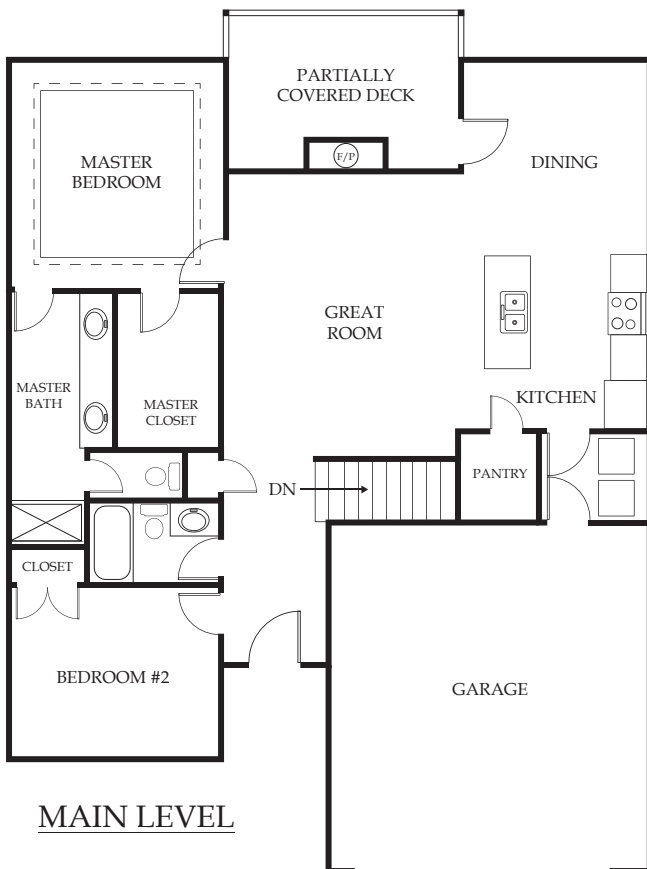

Frost Construction Co.

2  
BED

2  
BATH

2  
CAR

MAIN: 1,337 SQFT