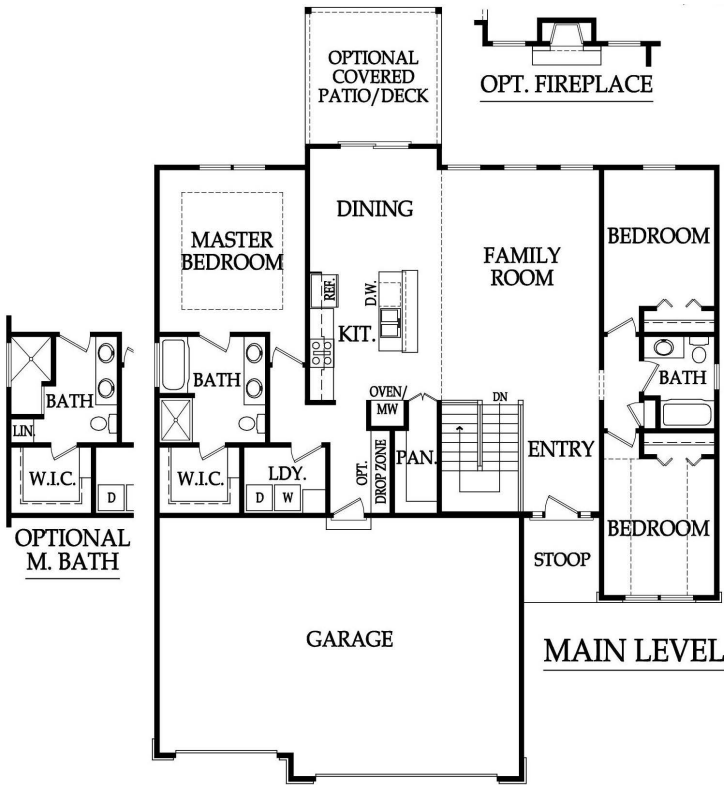

# THE LAUREL

Ashlar Homes

**3**  
BED

**2**  
BATH

**3**  
CAR

Main: 1,652 SqFt