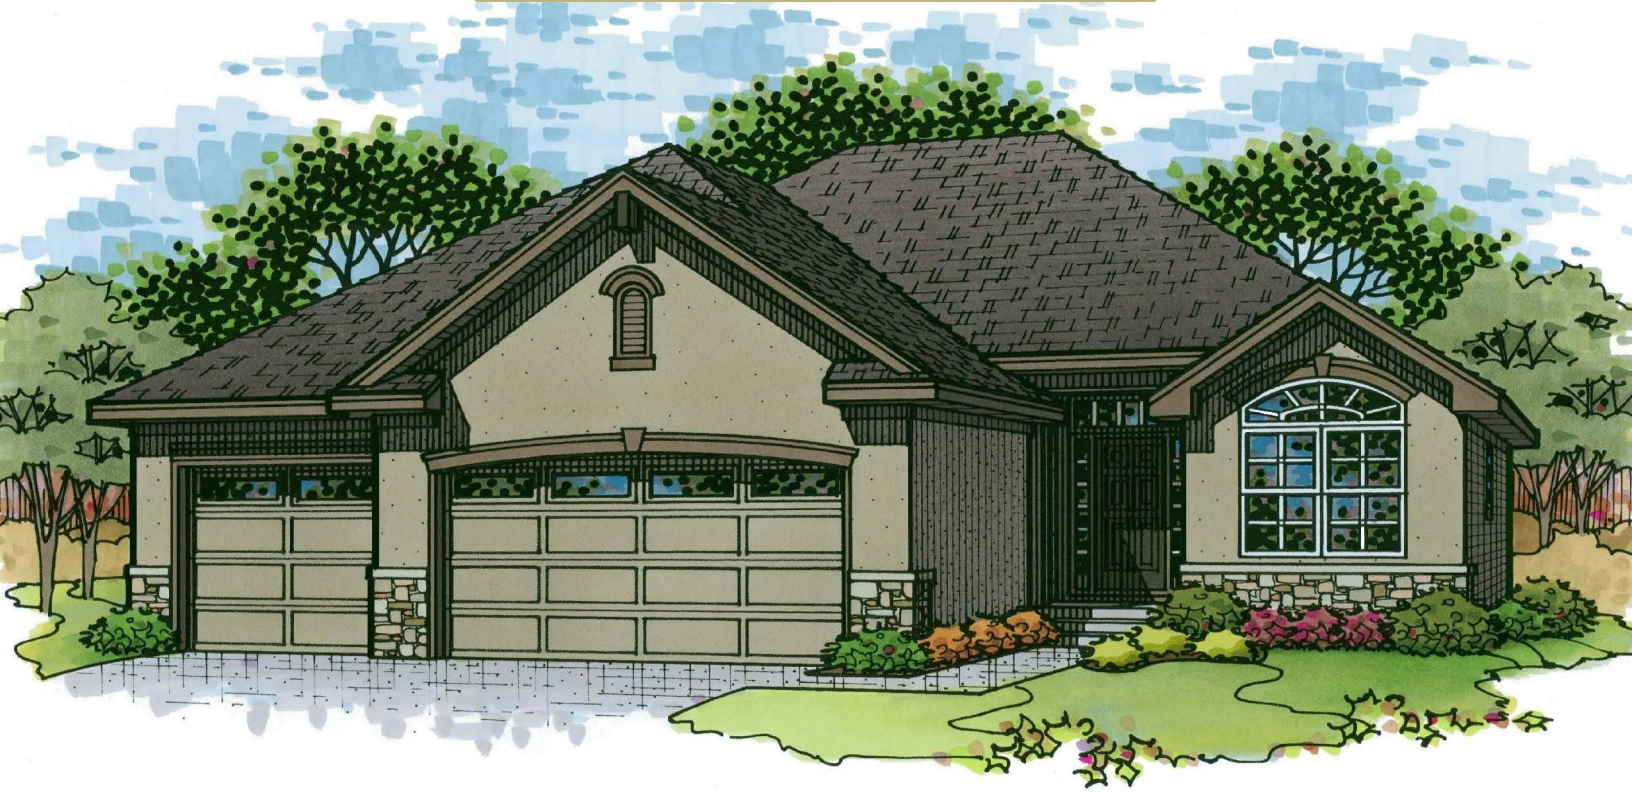

# THE LAUREL

Ashlar Homes

**3**  
BED

**2**  
BATH

**3**  
CAR

Main: 1,652 SqFt