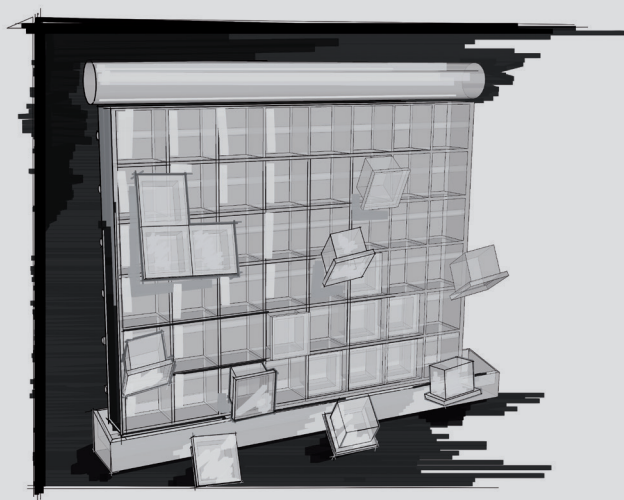

Business casual: Dice ice makers

Ice vertical evaporator

CU / C Series

Small Cube

5 g
W 9,5 mm / D 22 mm / H 22 mm

Medium Cube

10 g
W 22 mm / D 22 mm / H 22 mm

MV Series

Half Large Cube

6 g
W 10 mm / D 24 mm / H 29 mm

Dice Cube

10 g
W 22 mm / D 24 mm / H 22 mm

Large Cube

17 g
W 29 mm / D 24 mm / H 29 mm

NU Series

Small Cube

5 g
W 9,5 mm / D 22 mm / H 22 mm

Medium Cube

10 g
W 22 mm / D 22 mm / H 22 mm

Half Cube

6 g
W 13 mm / D 26,5 mm / H 26 mm

Full Cube

12 g
W 26,5 mm / D 26,5 mm / H 26 mm