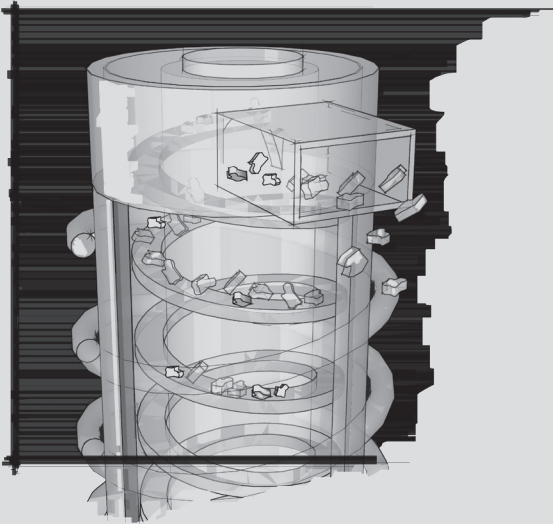

The pure and simple: Nugget & Cubelet ice makers

Ice evaporator with stainless steel auger

Nugget

1 g / Ø 11 mm / H 13 mm
Residual water content 8%

Cubelet

1 g / W 16 mm / D 15 x 7-8 mm
Residual water content 8%