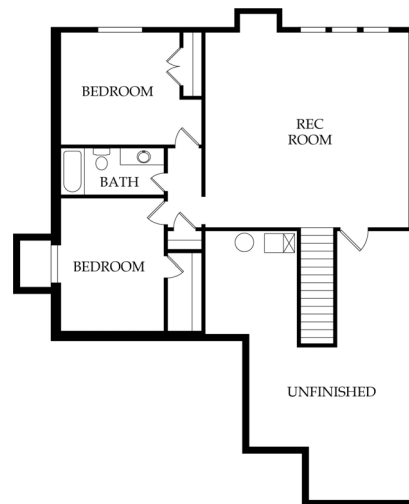

THE RICHMOND

BY GABRIEL HOMES

*Artist renderings only. Actual product may differ from renderings.

Boulder Hills
A GRATA COMMUNITY

REVERSE

4
BEDS

3
BATHS

2,629
SQFT

MAIN: 1,604 SQFT

LOWER: 1,025 SQFT

ADDITIONAL ELEVATIONS