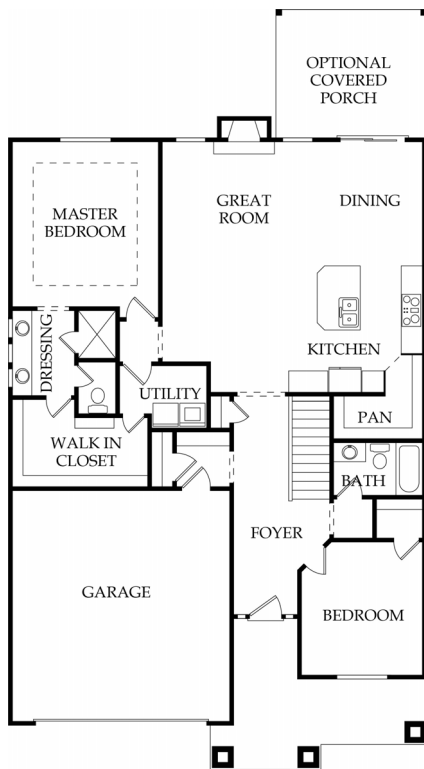

THE RICHMOND

BY GABRIEL HOMES

*Artist renderings only. Actual product may differ from renderings.

Boulder Hills
A GRATA COMMUNITY

REVERSE

4
BEDS

3
BATHS

2,629
SQFT

MAIN: 1,604 SQFT

LOWER: 1,025 SQFT

ADDITIONAL ELEVATIONS