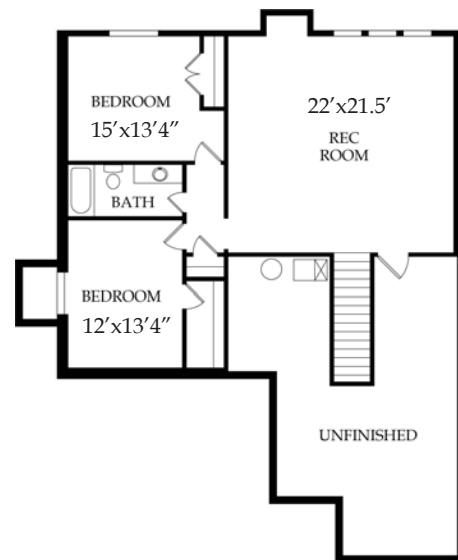

# THE RICHMOND

BY GABRIEL HOMES

\*Artist renderings only. Actual product may differ from renderings.

**REVERSE**

**4  
BEDS**

**3  
BATHS**

**2,629  
SQFT**

**MAIN: 1,604 SQFT**

**LOWER: 1,025 SQFT**