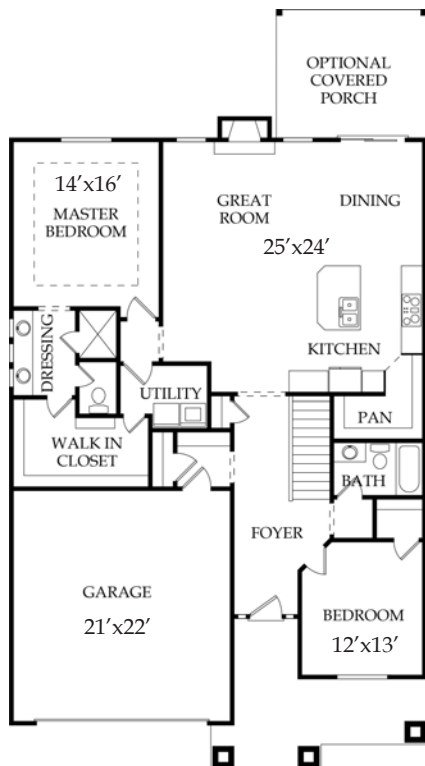

# THE RICHMOND

BY GABRIEL HOMES

\*Artist renderings only. Actual product may differ from renderings.

**REVERSE**

**4  
BEDS**

**3  
BATHS**

**2,629  
SQFT**

**MAIN: 1,604 SQFT**

**LOWER: 1,025 SQFT**