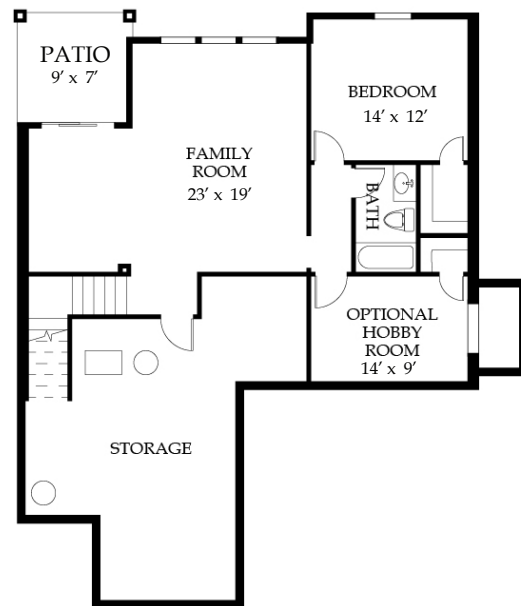

THE WESTHAMPTON

BY SAB HOMES

*Artist renderings only. Actual product may differ from renderings.

REVERSE

3
BEDS

3
BATHS

2,010
SQFT

MAIN: 1,340 SQFT

LOWER: 670 SQFT

Room Dimensions Are Approximate