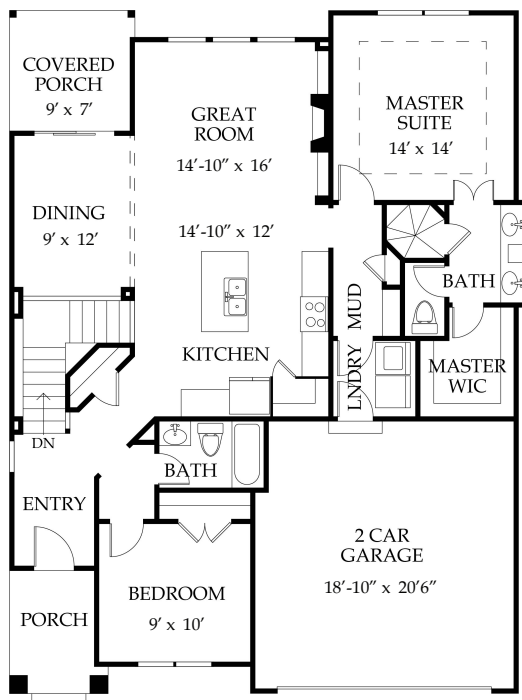

THE WESTHAMPTON

BY SAB HOMES

*Artist renderings only. Actual product may differ from renderings.

REVERSE

3
BEDS

3
BATHS

2,010
SQFT

MAIN: 1,340 SQFT

LOWER: 670 SQFT

Room Dimensions Are Approximate