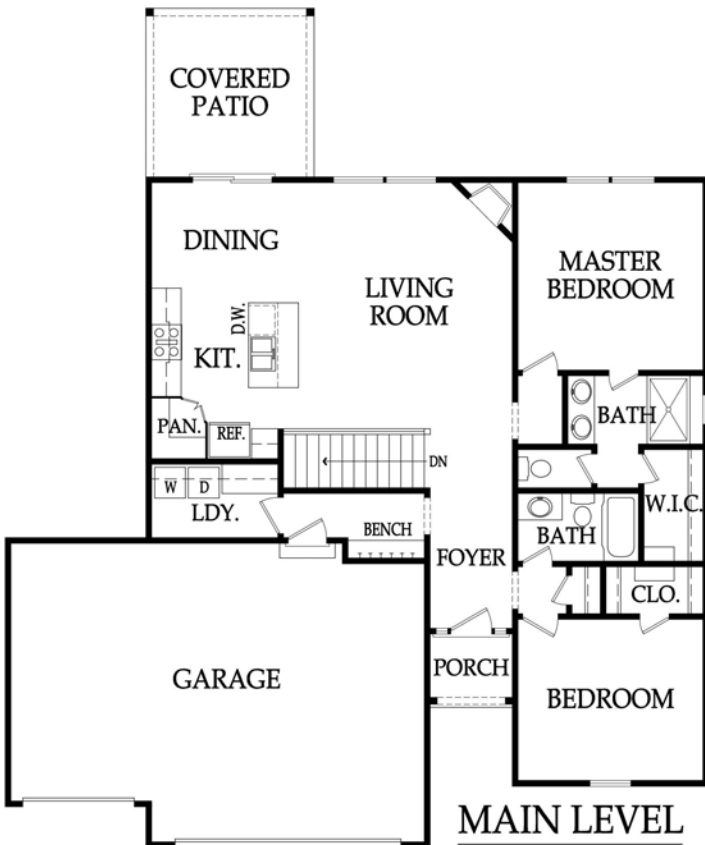

REVERSE

THE LANCASTER
WYNNE HOMES

MAIN | **1,328**
SQFT.

2 BEDROOMS
2 BATHROOMS

LOWER | **735**
SQFT.

2 BEDROOMS
1 BATHROOMS