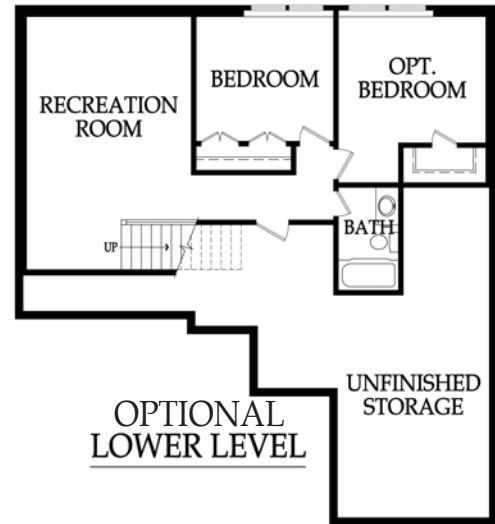

REVERSE

THE LANCASTER
WYNNE HOMES

MAIN | **1,328**
SQFT.

2 BEDROOMS
2 BATHROOMS

LOWER | **735**
SQFT.

2 BEDROOMS
1 BATHROOMS