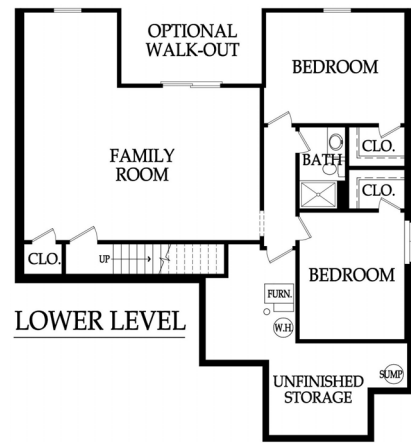

DAYTON CREEK

RANCH

THE REDBUD ASHLAR HOMES

1,400
SQFT.

3* BEDROOMS
2* BATHROOMS

*optional bed/bath available

DAYTONCREEK.COM
LISARATER@WEICHERT.COM
LISA RATER | 913.225.4500