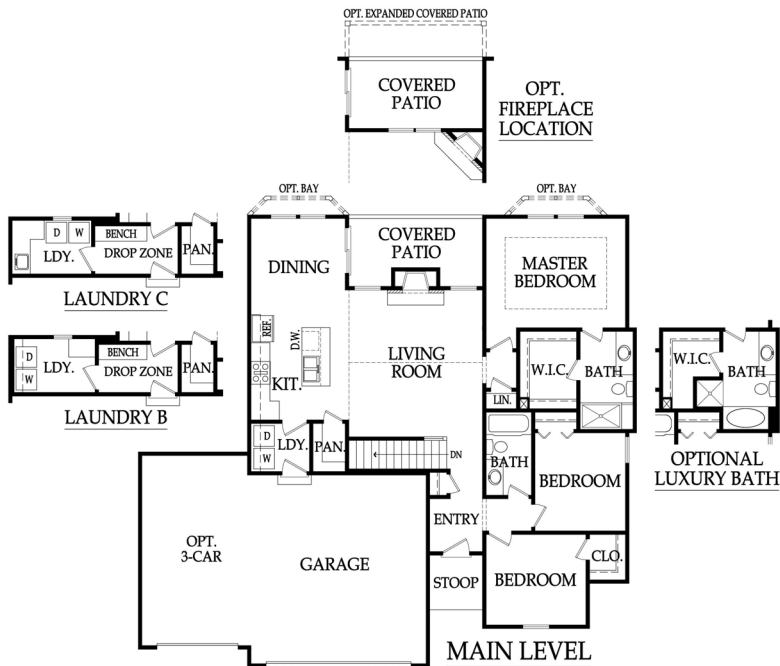

DAYTON CREEK

RANCH

THE REDBUD ASHLAR HOMES

1,400
SQFT.

3* BEDROOMS
2* BATHROOMS

*optional bed/bath available

DAYTONCREEK.COM
LISARATER@WEICHERT.COM
LISA RATER | 913.225.4500