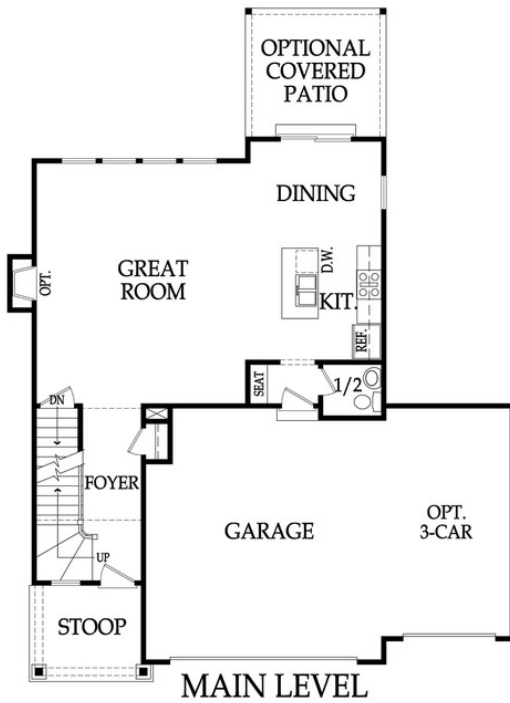

DAYTON CREEK

2 STORY

ELEMENTS

PARKVIEW HOMES

1,890
SQFT.

4 BEDROOMS
2.5 BATHROOMS

DAYTONCREEK.COM
LISARATER@WEICHERT.COM
LISA RATER | 913.225.4500