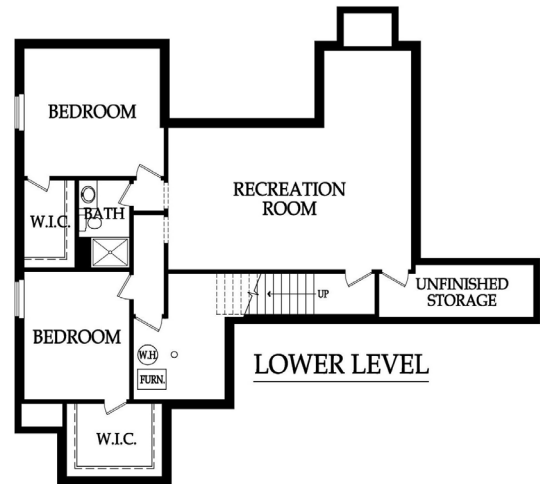

DAYTON CREEK

REVERSE

THE REDBUD REVERSE

ASHLAR HOMES

2,602
SQFT.

4 BEDROOMS
3 BATHROOMS

DAYTONCREEK.COM
LISARATER@WEICHERT.COM
LISA RATER | 913.225.4500

**Weichert,
Realtors®**
Graham-Welch, LLC