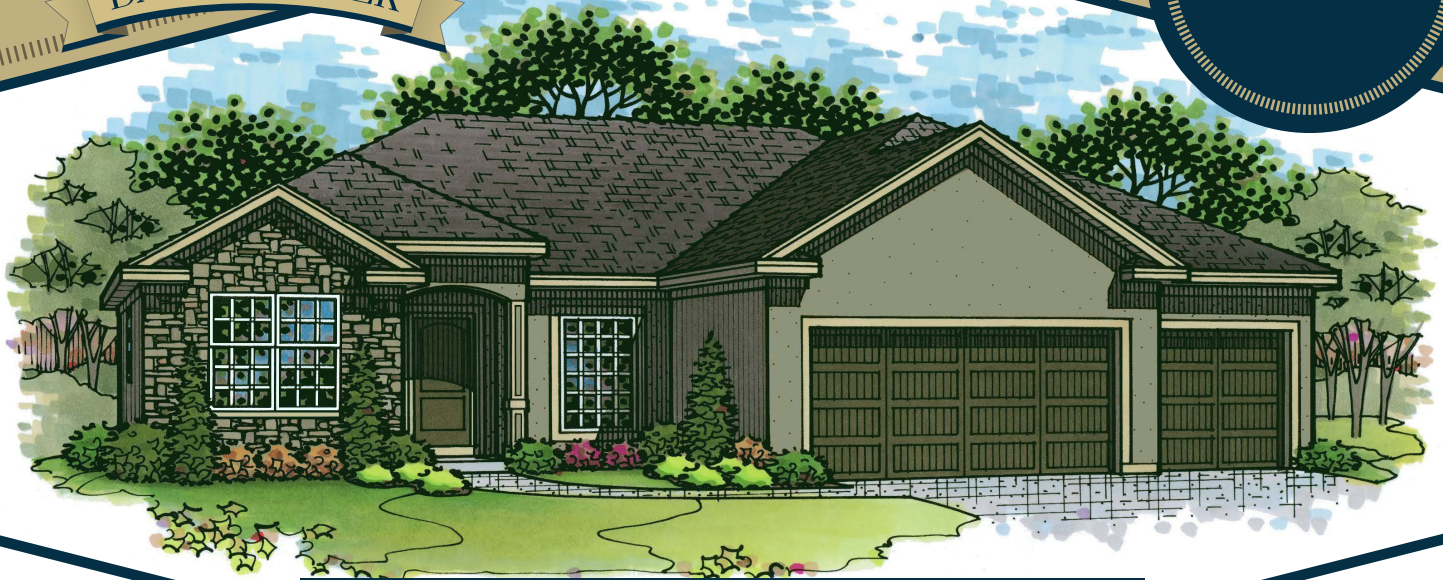

DAYTON CREEK

RANCH

THE CAMBRIDGE

GIANNI HOMES

1,790
SQFT.

3 BEDROOMS
2 BATHROOMS

* Option to finish Rec Rm, Bed & Bath

LISARATER@WEICHERT.COM
LISA RATER | 913-225-4500