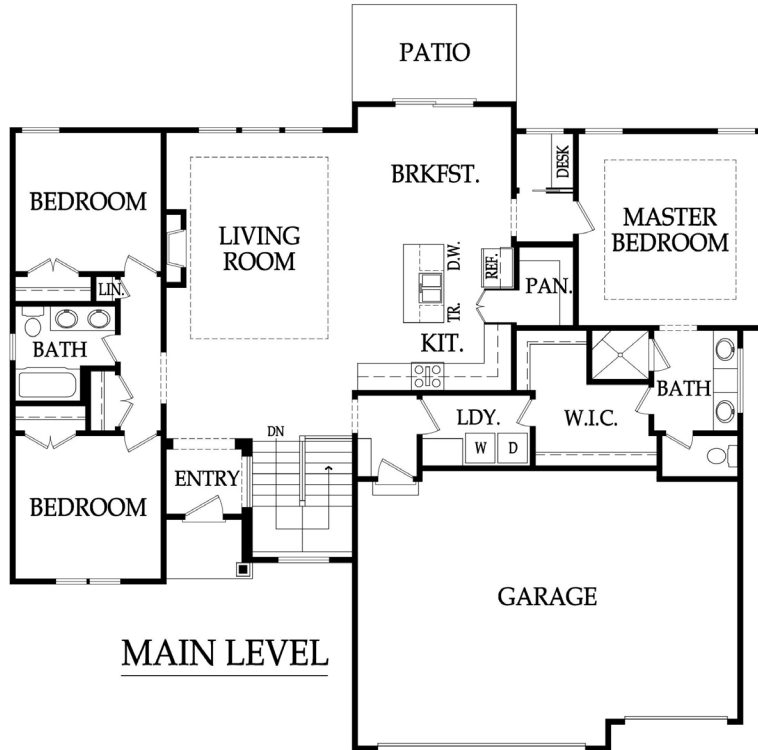

DAYTON CREEK

RANCH

THE CAMBRIDGE

GIANNI HOMES

1,790
SQFT.

3 BEDROOMS
2 BATHROOMS

* Option to finish Rec Rm, Bed & Bath

LISARATER@WEICHERT.COM
LISA RATER | 913-225-4500