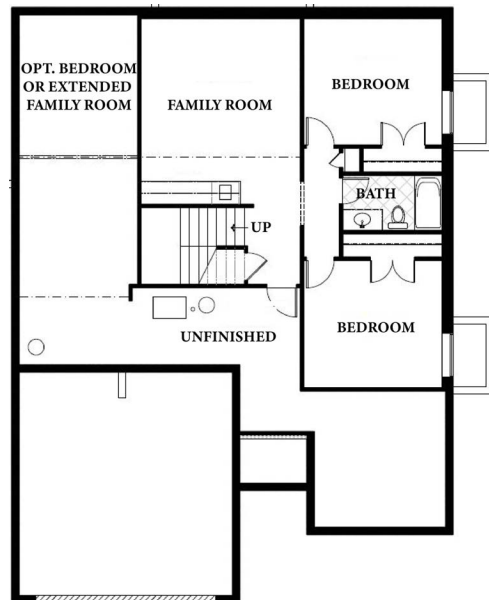

REVERSE

THE MAGNOLIA

AUTHENTIC HOMES

2,310
SQFT.

4 BEDROOMS
3 BATHROOMS