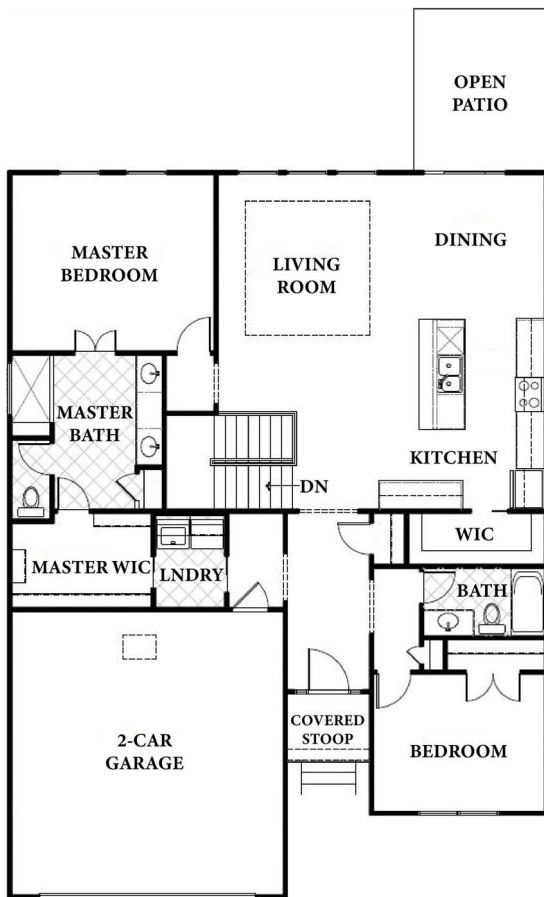

REVERSE

THE MAGNOLIA

AUTHENTIC HOMES

2,310
SQFT.

4 BEDROOMS
3 BATHROOMS