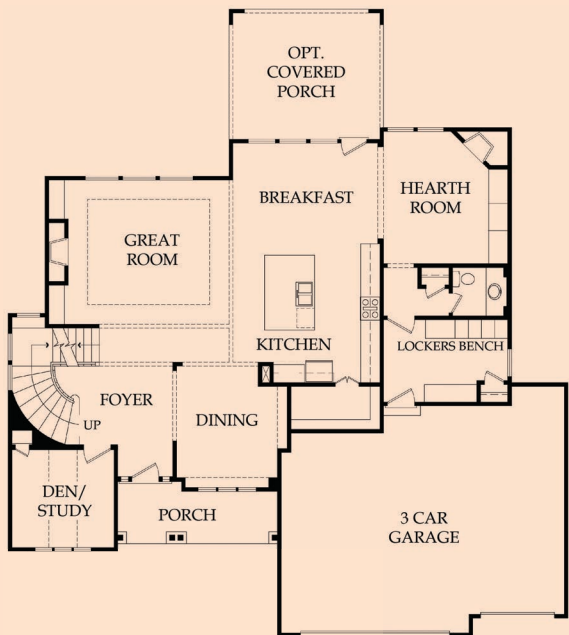

THE LONGMONT

ROCKROCK HOMES

2
STORY

4
BEDS

4.5
BATHS

3
CAR

3,758
SQFT

MAIN LEVEL
1,784 SQFT

UPPER LEVEL
1,897 SQFT