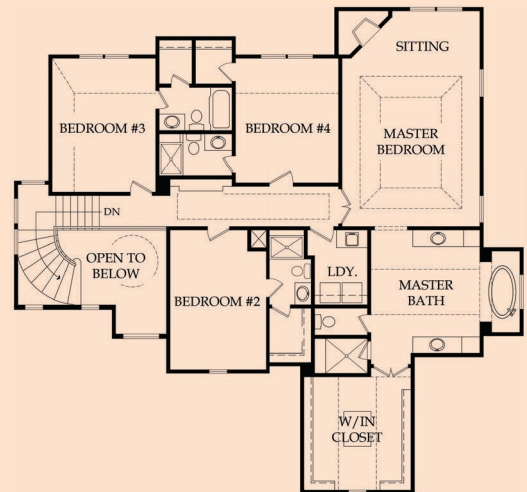

THE LONGMONT

ROCKROCK HOMES

2
STORY

4
BEDS

4.5
BATHS

3
CAR

3,758
SQFT

MAIN LEVEL
1,784 SQFT

UPPER LEVEL
1,897 SQFT