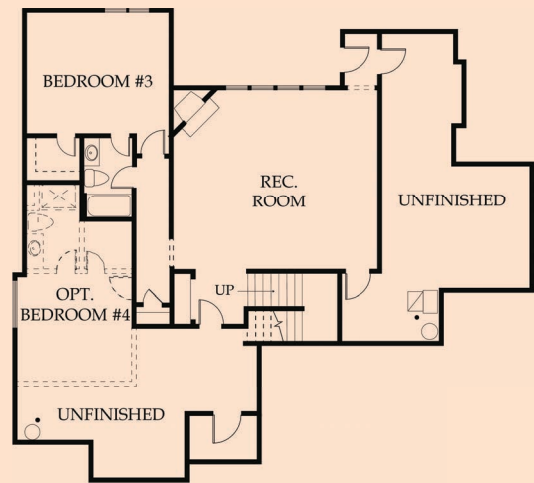

THE JEFFERSON III

BICKIMER HOMES

REV
1.5 STORY

4
BEDS

4.5
BATHS

3
CAR

3,185
SQFT

MAIN LEVEL
1,952 SQFT

LOWER LEVEL
1,233 SQFT