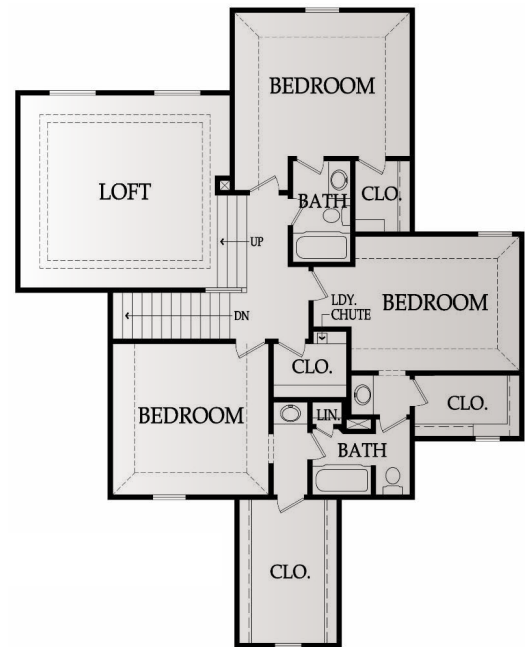

LAUREL II EXP

James Engle
Custom Homes

MODERN FARMHOUSE ELEVATION

4
BEDS

3.5
BATHS

3243
SQ. FT.

1.5 STORY

1,926 SQFT
MAIN LEVEL

UPPER LEVEL
1,361 SQFT