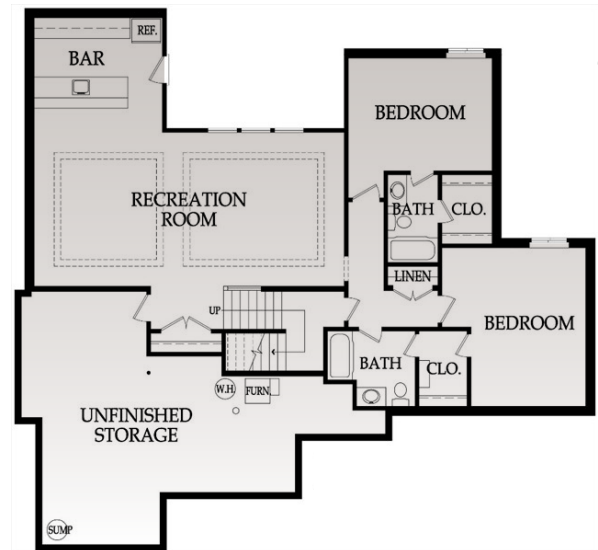

SARASOTA
EXPANDED

James Engle
Custom Homes

COASTAL ELEVATION

4
BEDS

4.5
BATHS

3670
SQ. FT.

REVERSE
1.5 STORY

NOW BUILDING ON
LOT 29
FOR DEC. MOVE-IN

2,240 SQFT
MAIN LEVEL

LOWER LEVEL
1,430 SQFT