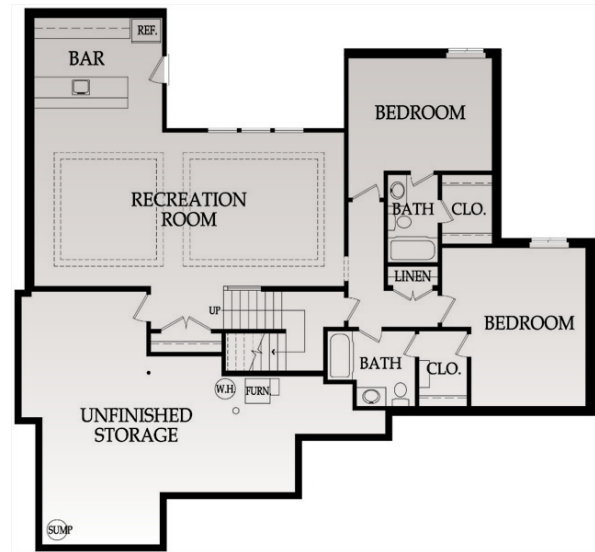

SARASOTA
EXPANDED

James Engle
Custom Homes

COASTAL ELEVATION

4
BEDS

4.5
BATHS

3670
SQ. FT.

REVERSE
1.5 STORY

2,240 SQFT
MAIN LEVEL