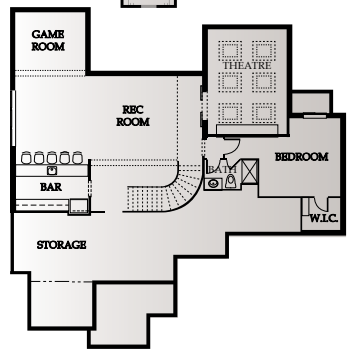

# BERKLEY II SIDE ENTRY

James Engle  
Custom Homes

HAMPTON ELEVATION

4  
BEDS

5  
BATHS

3634  
SQ. FT.

**CENTURY  
FARMS**

1.5 STORY

2,167 SQFT  
MAIN LEVEL