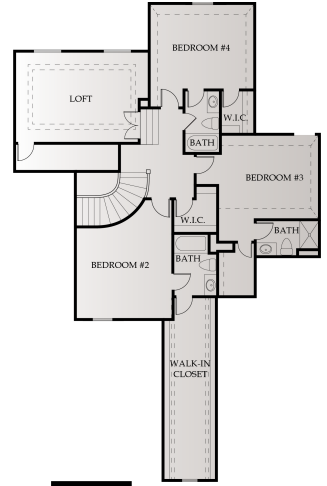

# BERKLEY II SIDE ENTRY

James Engle  
Custom Homes

HAMPTON ELEVATION

4  
BEDS

5  
BATHS

3634  
SQ. FT.

**CENTURY  
FARMS**

1.5 STORY

2,167 SQFT  
MAIN LEVEL