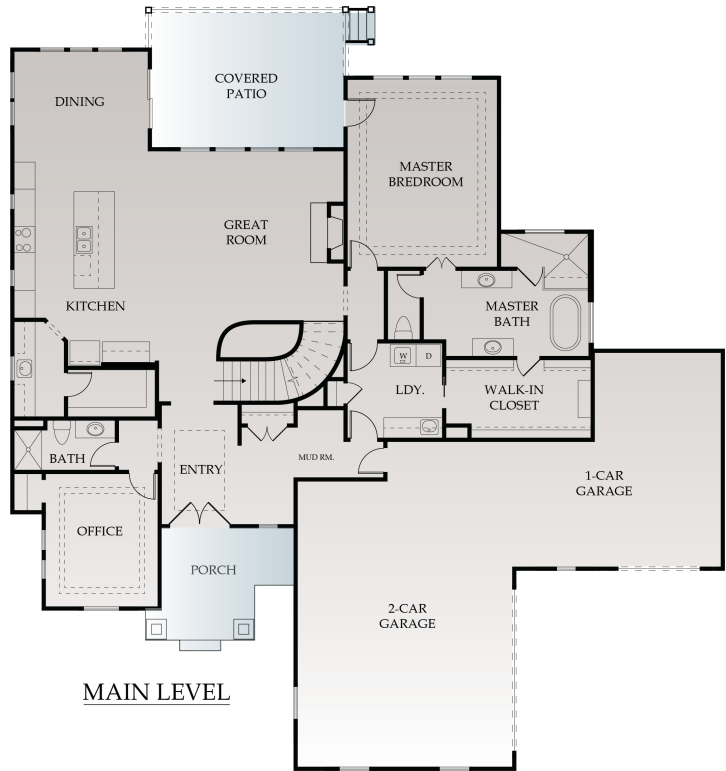

# BERKLEY II SIDE ENTRY

James Engle  
Custom Homes

HAMPTON ELEVATION

4  
BEDS

5  
BATHS

3634  
SQ. FT.

**CENTURY  
FARMS**

1.5 STORY

2,167 SQFT  
MAIN LEVEL