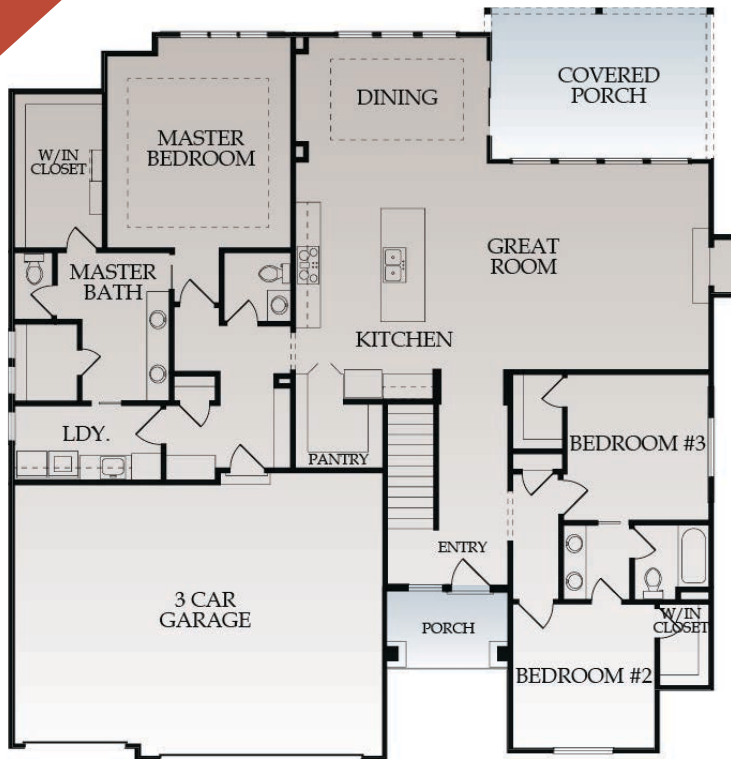

**EASTWOOD**  
EXPANDED

Bickimer Homes

3  
BEDS

2.5  
BATHS

2200  
SQ. FT.

RANCH

2,200 SQFT  
MAIN LEVEL

OPT. LOWER

## INTERIOR

### BATHS & LAUNDRY

- o Large Laundry Room with access from Master Suite and Guest Access
- o Tile Floors in Laundry and all Private Baths
- o Cultured Marble Tops in all Baths
- o Tile on all Shower and Tub Walls in Secondary Baths
- o Jetted Tub in Master Bath

### GREAT ROOM

- o Direct Vent Fireplace
- o Custom Mixed Width or 4" White Oak Hardwood Floors
- o 10' Ceilings