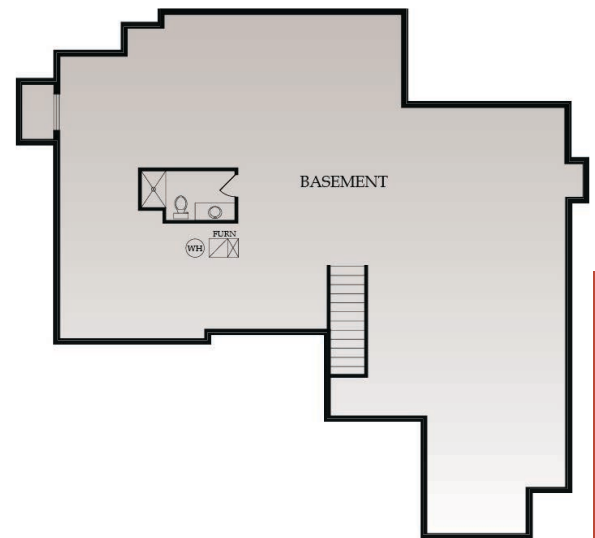

**EASTWOOD**  
EXPANDED

Bickimer Homes

3  
BEDS

2.5  
BATHS

2200  
SQ. FT.

RANCH

2,200 SQFT  
MAIN LEVEL

OPT. LOWER

## INTERIOR