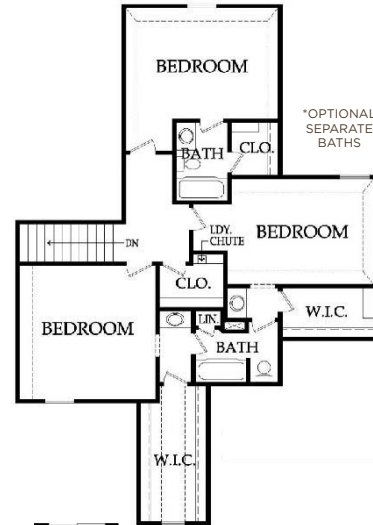

LAUREL EXP

MODEL HOME | LOT 93

12401 W 169th St | OP, KS 66221

James Engle
Custom Homes

4
BEDS

3.5
BATHS

2934 +/-
SQ. FT.

1.5 STORY

4,024 TOTAL SQFT AS MODEL

UPPER LEVEL
1,024 +/- SQFT

OPT LOWER
1,100 +/- SQFT

1,926 +/- SQFT
MAIN LEVEL

Rachelle Moley (913) 433-4651
Mike K. Perry P.C. (816) 210-4455

CENTURYFARMSOP.COM
CenturyFarmsOP@gmail.com