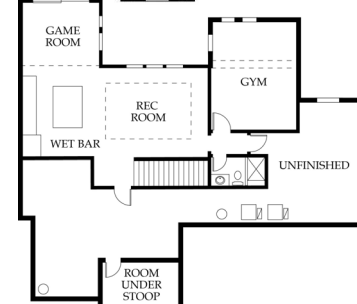

LAUREL EXP

MODEL HOME | LOT 93

12401 W 169th St | OP, KS 66221

James Engle
Custom Homes

4
BEDS

3.5
BATHS

2934 +/-
SQ. FT.

1.5 STORY

4,024 TOTAL SQFT AS MODEL

UPPER LEVEL
1,024 +/- SQFT

OPT LOWER
1,100 +/- SQFT

1,926 +/- SQFT
MAIN LEVEL

Rachelle Moley (913) 433-4651
Mike K. Perry P.C. (816) 210-4455

CENTURYFARMSOP.COM
CenturyFarmsOP@gmail.com