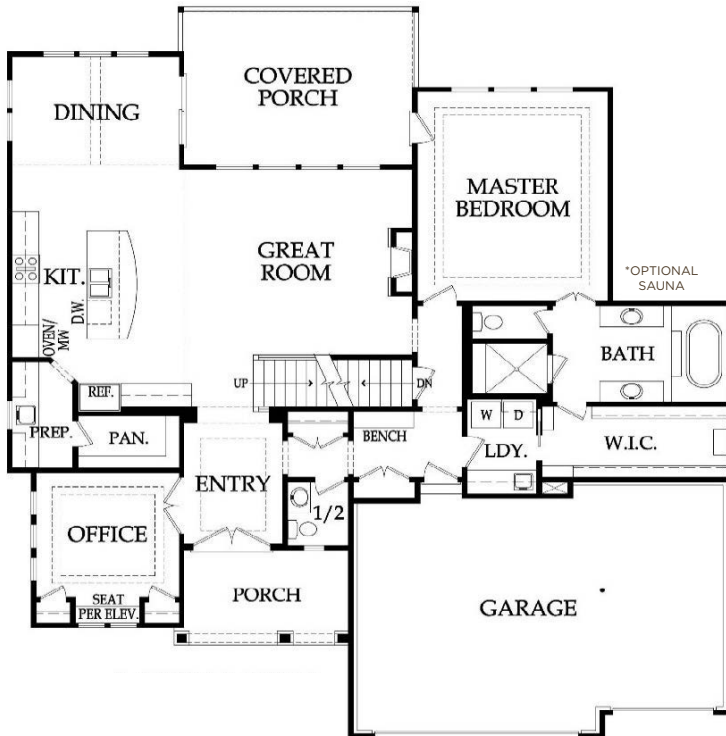

LAUREL EXP

MODEL HOME | LOT 93

12401 W 169th St | OP, KS 66221

James Engle
Custom Homes

4
BEDS

3.5
BATHS

2934 +/-
SQ. FT.

1.5 STORY

4,024 TOTAL SQFT AS MODEL

UPPER LEVEL
1,024 +/- SQFT

OPT LOWER
1,100 +/- SQFT

1,926 +/- SQFT
MAIN LEVEL

Rachelle Moley (913) 433-4651
Mike K. Perry P.C. (816) 210-4455

CENTURYFARMSOP.COM
CenturyFarmsOP@gmail.com