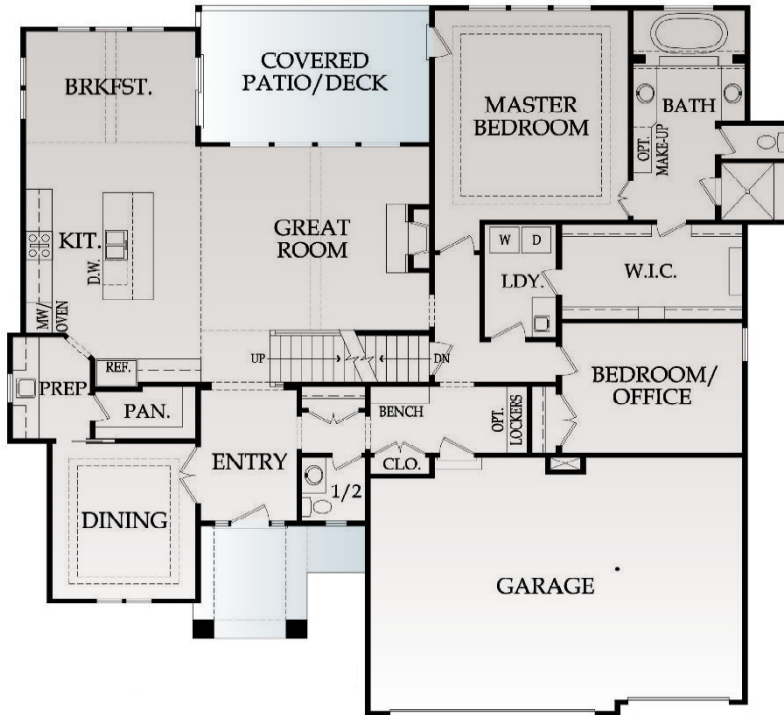

STONEBROOK EXP

James Engle
Custom Homes

5
BEDS

3.5
BATHS

3287
SQ. FT.

1.5 STORY

2,308 SQFT
MAIN LEVEL

UPPER LEVEL
1,064 SQFT