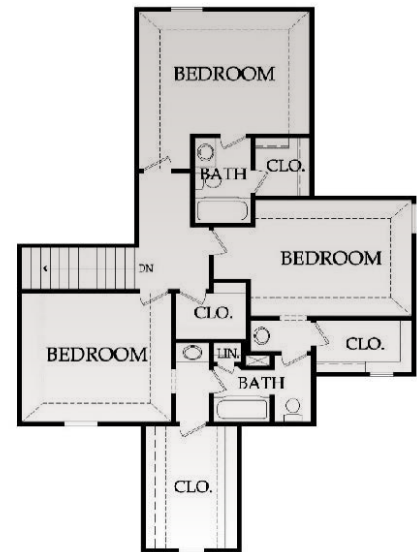

STONEBROOK EXP

James Engle
Custom Homes

5
BEDS

3.5
BATHS

3287
SQ. FT.

1.5 STORY

2,308 SQFT
MAIN LEVEL

UPPER LEVEL
1,064 SQFT