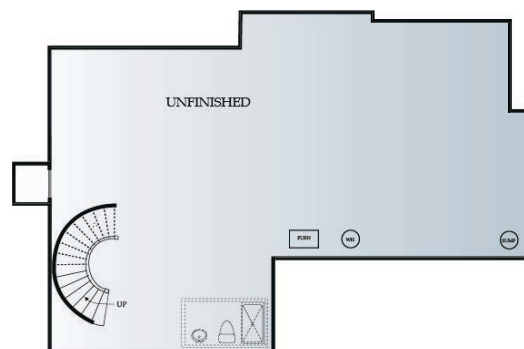

DANBURY

Bickimer Homes

5
BEDS

4
BATHS

3400
SQ. FT.

2 STORY

1,775 SQFT
MAIN LEVEL

UPPER LEVEL
1,555 SQFT

BATHS & LAUNDRY

- o Large Laundry Room Conveniently located by Master Suite
- o Tile in Laundry and all Baths
- o Every Bedroom has its own Separate Vanity
- o Cultured Marble Tops in all Baths
- o Jetted Tub in Master Bath