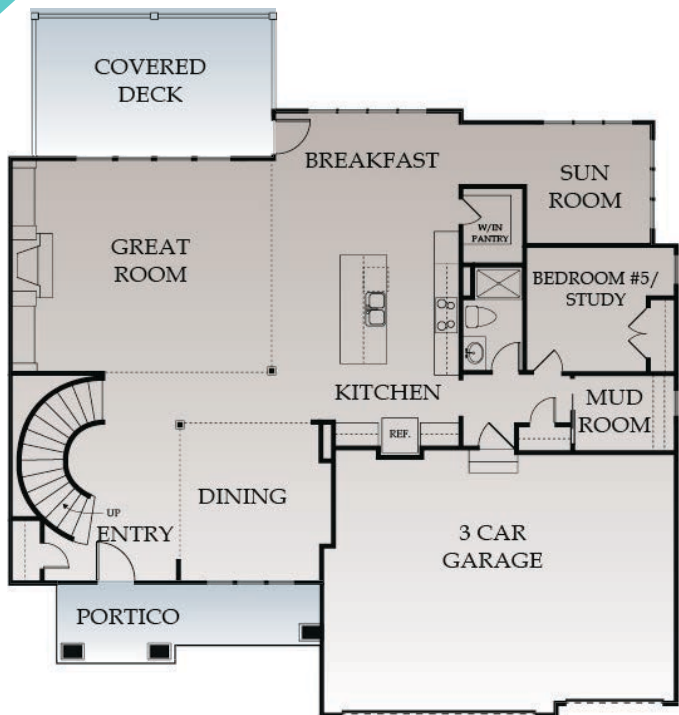

DANBURY

Bickimer Homes

5
BEDS

4
BATHS

3400
SQ. FT.

2 STORY

1,775 SQFT
MAIN LEVEL

UPPER LEVEL
1,555 SQFT

OPT. LOWER

EXTERIOR

- Foundation: Damp Proof Package with 4" Perimeter Drain Tile
- Roof: Limited Lifetime Warranty Roof
- Front: Stucco and Stone per Elevation with LP Smart Trim
- Sides and Rear: LP Smart Siding and Trim, 5/50 Limited Warranty
- Landscaping: Custom Design Allowance with Bluegrass Sod
- Doors: Insulated Garage Doors with Openers, Fiberglass Front Door
- Windows: Energy Efficient Low-E Windows
- Patio/Deck: Covered 12x20 Patio

INTERIOR**KITCHEN**

- o Choice of Knotty Alder, Birch or Paint Grade Cabinets
- o Cabinets include Full Extension Drawer Guides, Pull-out Trash Can, and Spice Rack
- o Level 1 Granite
- o Granite Center Island
- o Walk-in Pantry
- o Stainless Steel Appliance Package
- o Custom Mixed Width White Oak Hardwood Floors

BATHS & LAUNDRY

- o Large Laundry Room Conveniently located by Master Suite
- o Tile in Laundry and all Baths
- o Every Bedroom has its own Separate Vanity
- o Cultured Marble Tops in all Baths
- o Jetted Tub in Master Bath