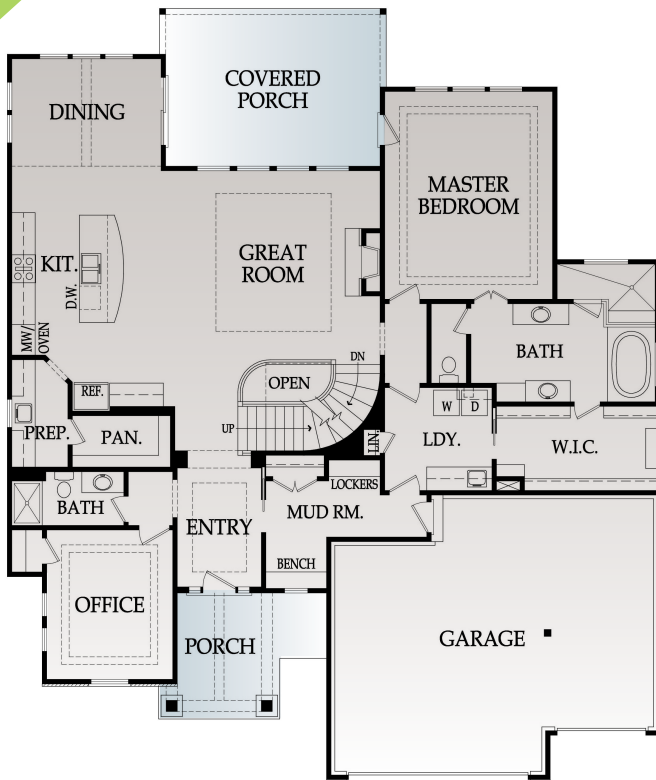

BERKLEY II

James Engle
Custom Homes

HAMPTON ELEVATION

4
BEDS

5
BATHS

3725
SQ. FT.

1.5 STORY

NOW BUILDING ON
LOT 13