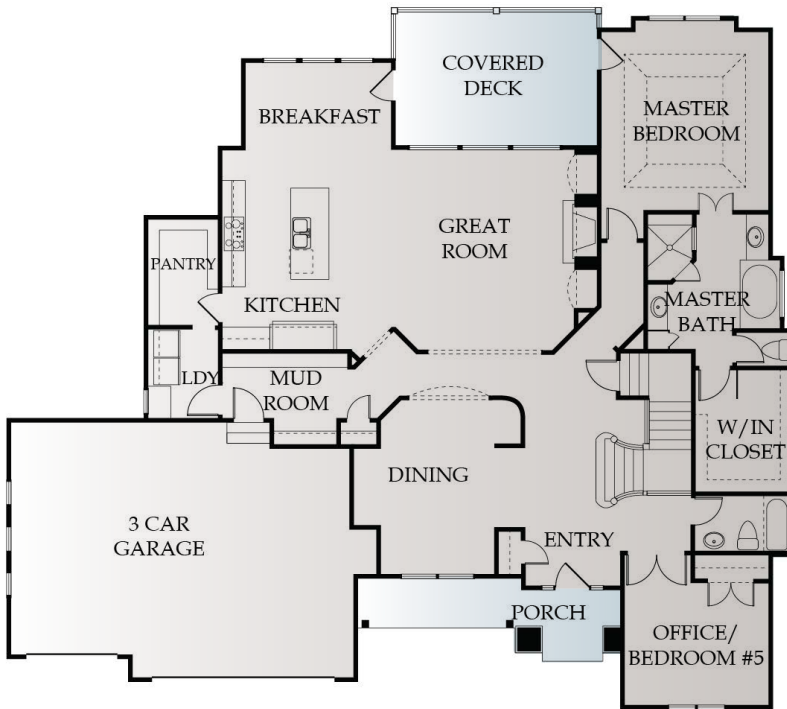

CORTONA

SAB Homes

5
BEDS

5
BATHS

3640
SQ. FT.

1.5 STORY

2,270 SQFT
MAIN LEVEL

UPPER LEVEL
1,370 SQFT