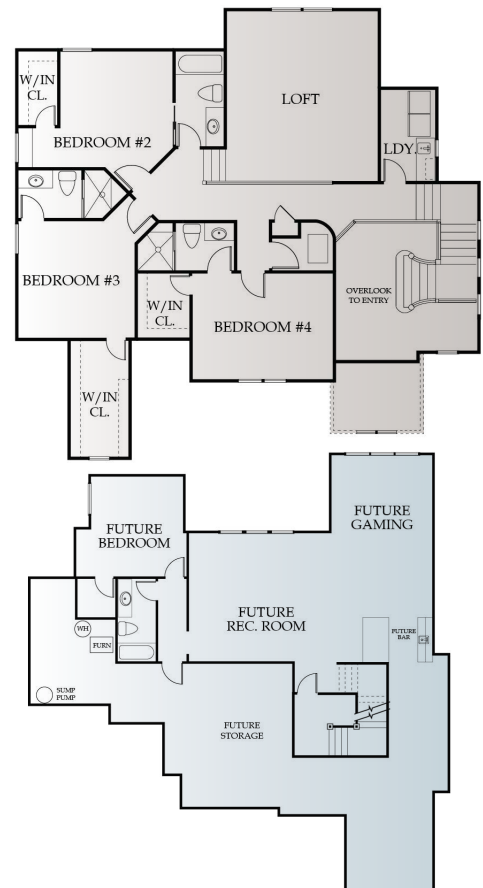

CORTONA

SAB Homes

5
BEDS

5
BATHS

3640
SQ. FT.

1.5 STORY

2,270 SQFT
MAIN LEVEL

UPPER LEVEL
1,370 SQFT