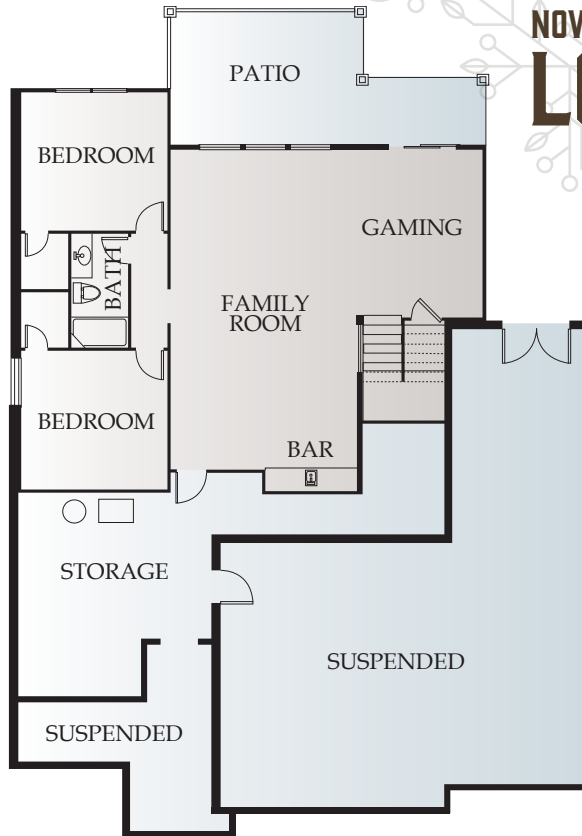

SOLAIA II

MODEL HOME

SAB Homes

4
BEDS

3
BATHS

2871
SQ. FT.

REVERSE
1.5 STORY

NOW BUILDING ON
LOT 92

1,717 SQFT
MAIN LEVEL

LOWER LEVEL
1154 SQFT