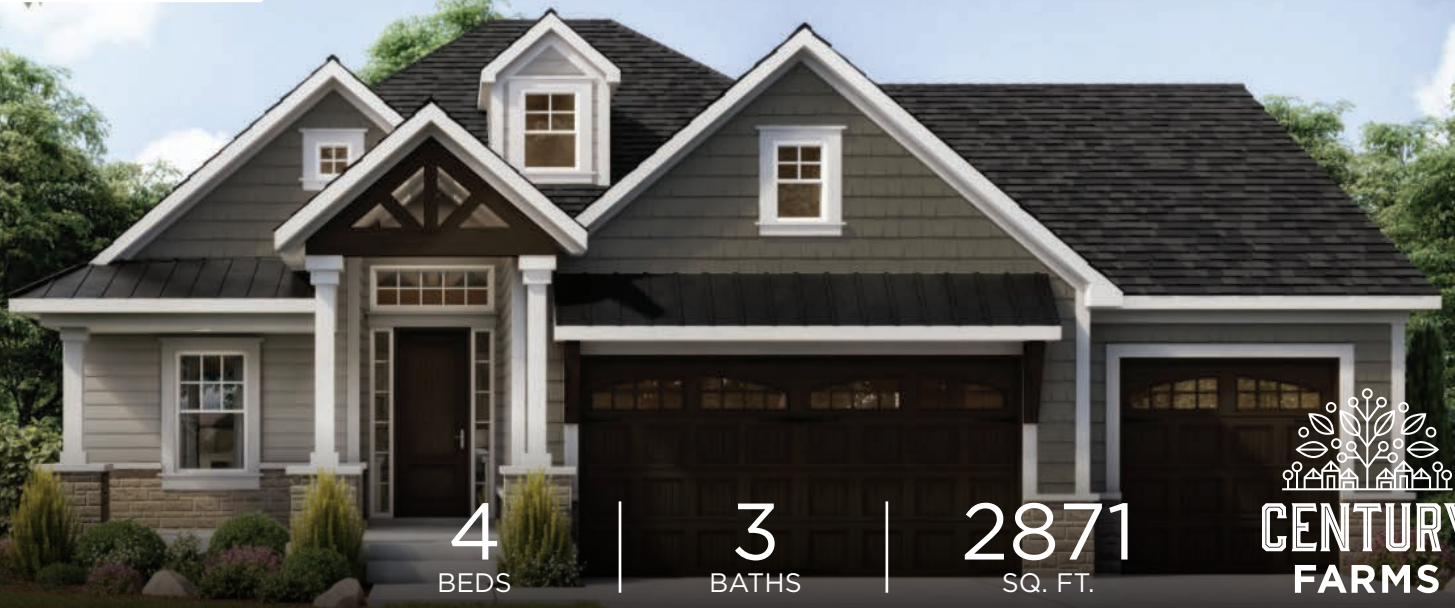

SOLAIA II

MODEL HOME

SAB Homes

4
BEDS

3
BATHS

2871
SQ. FT.

REVERSE
1.5 STORY

NOW BUILDING ON
LOT 92

1,717 SQFT
MAIN LEVEL

LOWER LEVEL
1154 SQFT