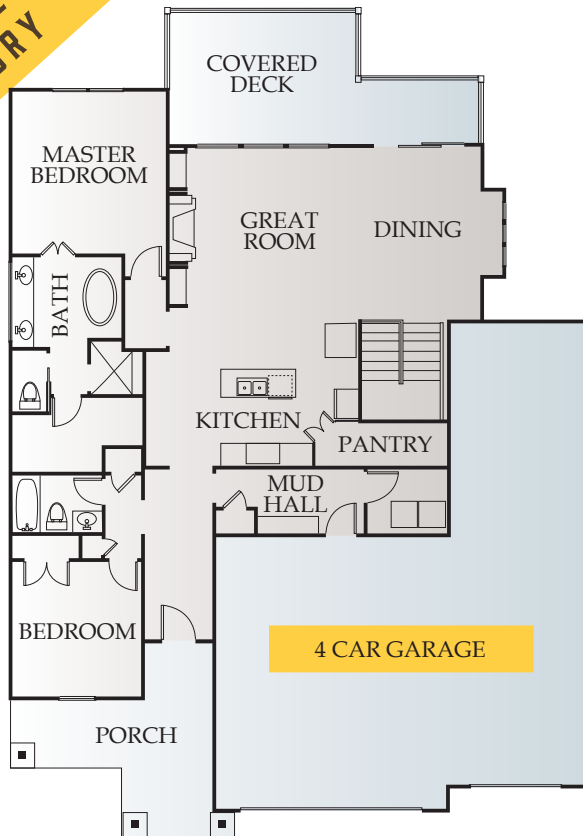

SOLAIA II

MODEL HOME

SAB Homes

4
BEDS

3
BATHS

2871
SQ. FT.

REVERSE
1.5 STORY

NOW BUILDING ON
LOT 92

1,717 SQFT
MAIN LEVEL

LOWER LEVEL
1154 SQFT