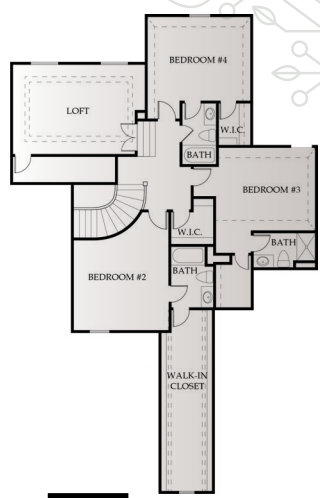

# BERKLEY II SIDE ENTRY

# MODEL HOME

James Engle  
Custom Homes

**\$940,165**  
HAMPTON ELEVATION

**5**  
BEDS

**6**  
BATHS

**5001**  
SQ. FT.

**1.5 STORY**

**2,167 SQFT**  
**MAIN LEVEL**

MAIN LEVEL

**NOW FOR SALE!**  
**LOT 17**

**UPPER LEVEL**  
1,322 SQFT

**OPT. LOWER**  
1,512 SQFT