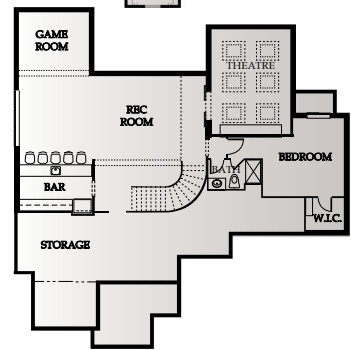

# BERKLEY II SIDE ENTRY

# MODEL HOME

James Engle  
Custom Homes

**\$940,165**  
HAMPTON ELEVATION

**5**  
BEDS

**6**  
BATHS

**5001**  
SQ. FT.

**1.5 STORY**

**2,167 SQFT**  
**MAIN LEVEL**

MAIN LEVEL

**NOW FOR SALE!**  
**LOT 17**

**UPPER LEVEL**  
1,322 SQFT

**OPT. LOWER**  
1,512 SQFT