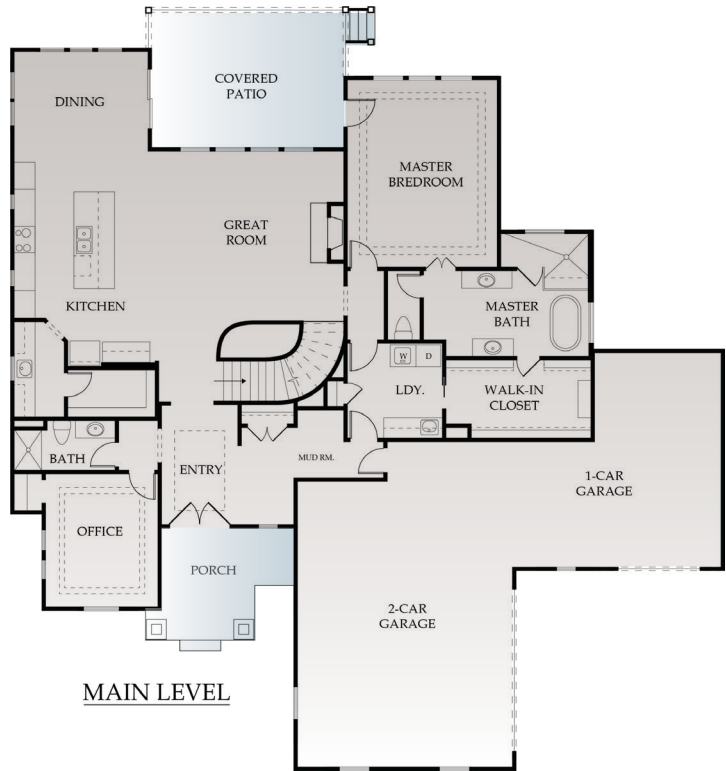

# BERKLEY II SIDE ENTRY

# MODEL HOME

James Engle  
Custom Homes

**\$940,165**  
HAMPTON ELEVATION

**5**  
BEDS

**6**  
BATHS

**5001**  
SQ. FT.

**1.5 STORY**

**2,167 SQFT**  
**MAIN LEVEL**

MAIN LEVEL

**NOW FOR SALE!**  
**LOT 17**

**UPPER LEVEL**  
1,322 SQFT

**OPT. LOWER**  
1,512 SQFT