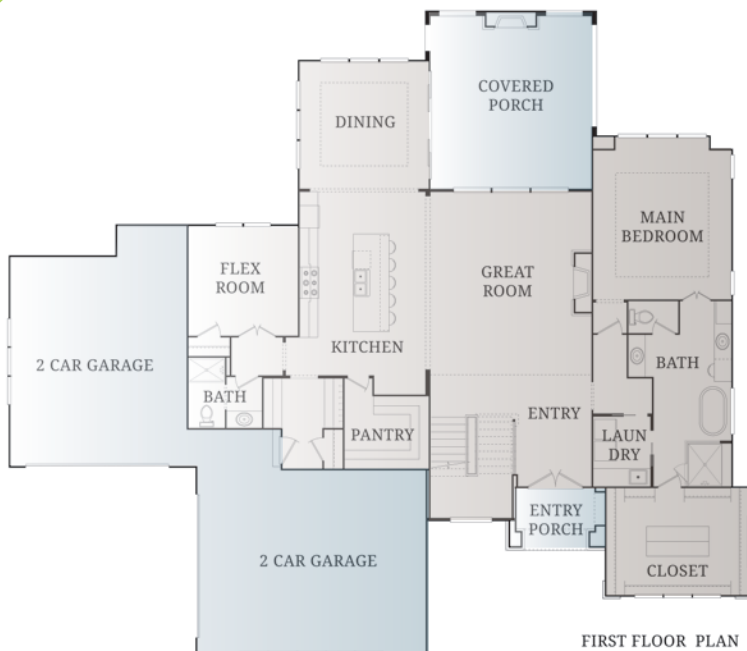

SHELBY

Willis Custom Homes

5
BEDS

5
BATHS

3893
SQ. FT.

1.5 STORY

2,476 SQFT
MAIN LEVEL

UPPER LEVEL
1,417 SQFT