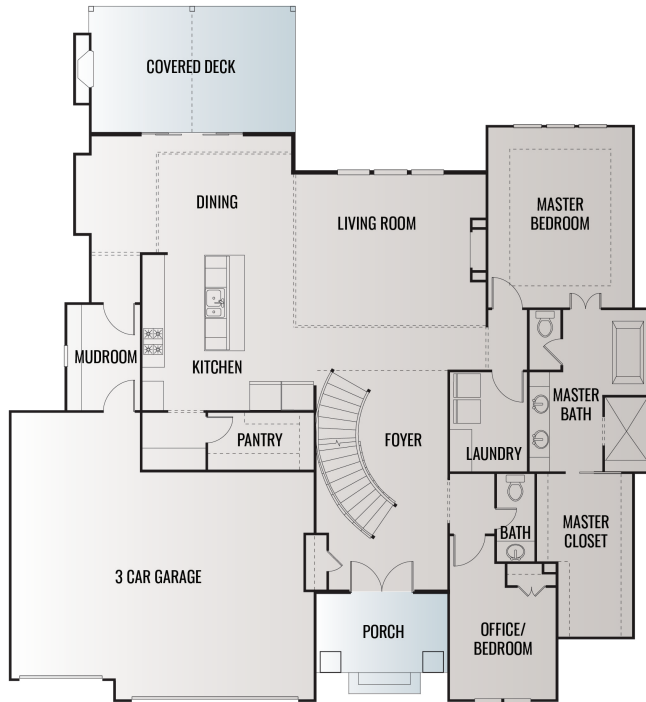

# MAPLEWOOD II

JFE Construction

MODERN ELEVATION

5  
BEDS

3.5  
BATHS

3453  
SQ. FT.

1.5 STORY

NOW BUILDING ON  
**LOT 120**  
DEC MOVE IN

2,192 SQFT  
MAIN LEVEL

UPPER LEVEL  
1,261 SQFT

Rachelle Moley (913) 433-4651  
Michael K. Perry, P.C. (816) 210-4455

**CENTURYFARMSOP.COM**  
CenturyFarmsOP@gmail.com

**Weichert**  
REALTORS  
Welch & Company