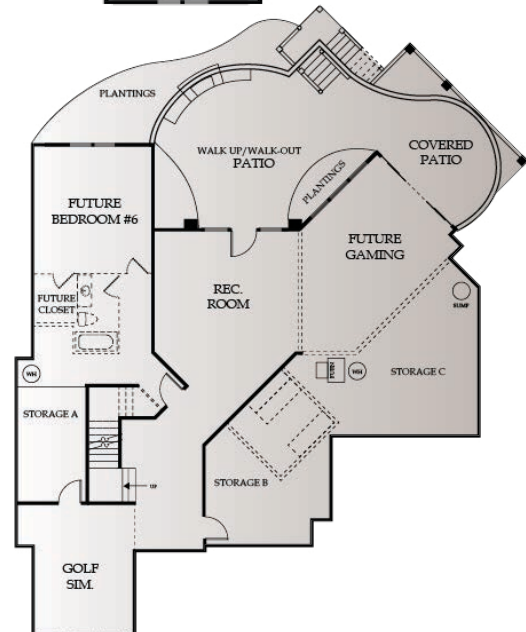

# THE RAVENCREST

SAB Construction

5  
BEDS

5  
BATHS

3710  
SQ. FT.

1.5 STORY

2,350 SQFT  
MAIN LEVEL

UPPER LEVEL  
1,360 SQFT