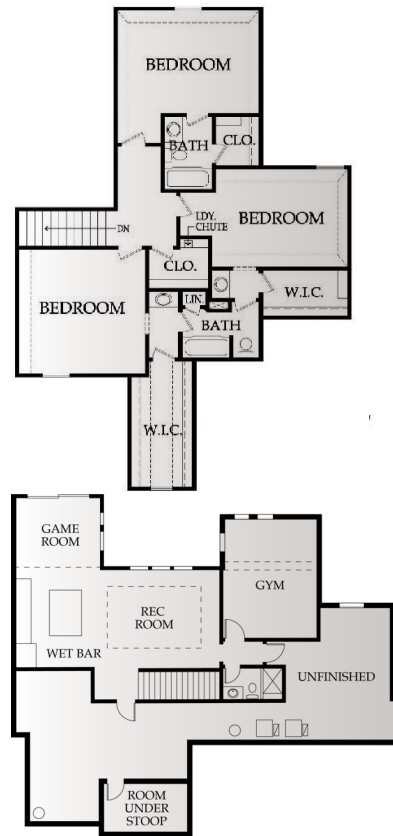

LAUREL EXP

MODEL HOME

James Engle
Custom Homes

MODERN FARMHOUSE ELEVATION

4
BEDS

3.5
BATHS

2934
SQ. FT.

1.5 STORY

1,926 SQFT
MAIN LEVEL

UPPER LEVEL
1,024 SQFT

LOWER LEVEL
1,814 SQFT

Rachelle Moley (913) 433-4651
Mike K. Perry P.C. (816) 210-4455

CENTURYFARMSOP.COM
CenturyFarmsOP@gmail.com

Weichert
REALTORS
Welch & Company