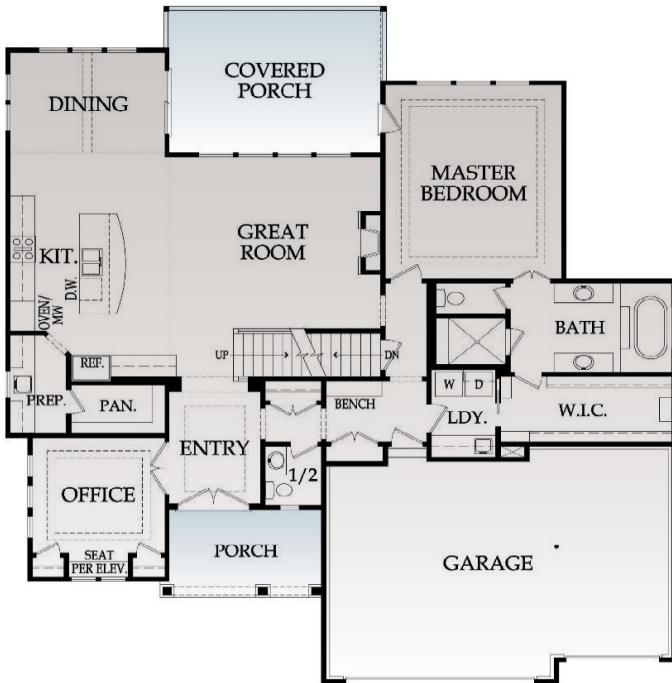

LAUREL EXP

MODEL HOME

James Engle
Custom Homes

MODERN FARMHOUSE ELEVATION

4
BEDS

3.5
BATHS

2934
SQ. FT.

1.5 STORY

1,926 SQFT
MAIN LEVEL

UPPER LEVEL
1,024 SQFT

LOWER LEVEL
1,814 SQFT

Rachelle Moley (913) 433-4651
Mike K. Perry P.C. (816) 210-4455

CENTURYFARMSOP.COM
CenturyFarmsOP@gmail.com

Weichert
REALTORS
Welch & Company