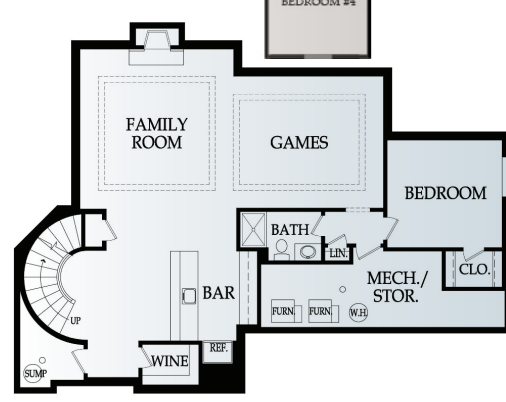

MONTEREY

James Engle
Custom Homes

4
BEDS

5
BATHS

3463
SQ. FT.

2 STORY

1,775 SQFT
MAIN LEVEL

UPPER LEVEL
1,688 SQFT

OPT. LOWER
1,211 SQFT