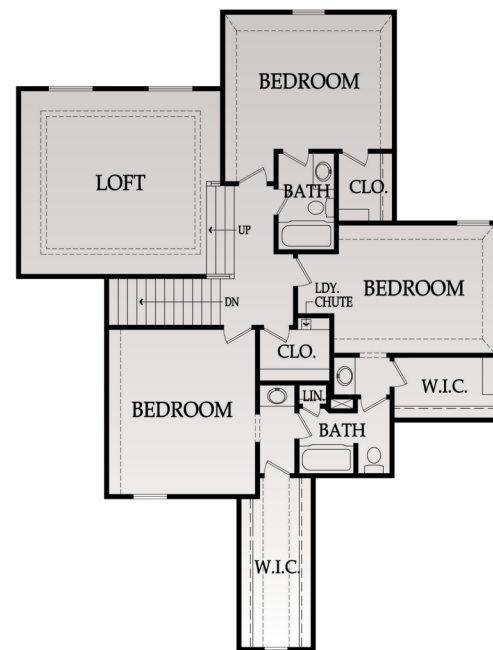

LAUREL II

James Engle
Custom Homes

MODERN FARMHOUSE ELEVATION

4
BEDS

3.5
BATHS

3138
SQ. FT.

1.5 STORY

Rachelle Moley (913) 433-4651
Mike K. Perry P.C. (816) 210-4455