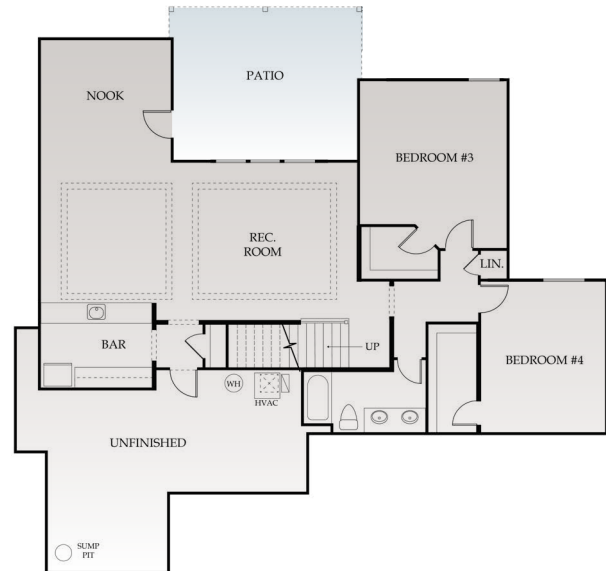

# LAUREL REV. EXP

James Engle  
Custom Homes

HAMPTON ELEVATION

4  
BEDS

3.5  
BATHS

3417  
SQ. FT.

REVERSE  
1.5 STORY

1,994 SQFT  
MAIN LEVEL