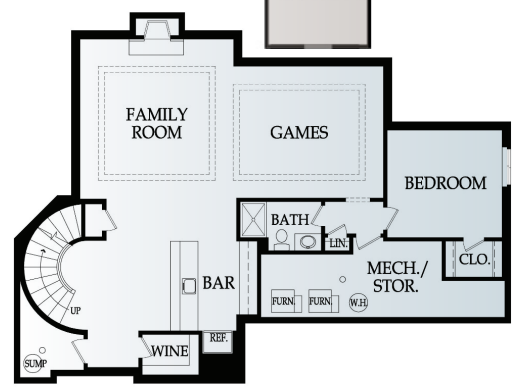

MONTEREY

James Engle
Custom Homes

4
BEDS

5
BATHS

3463
SQ. FT.

2 STORY

1,775 SQFT
MAIN LEVEL

UPPER LEVEL
1,688 SQFT

OPT. LOWER
1,211 SQFT