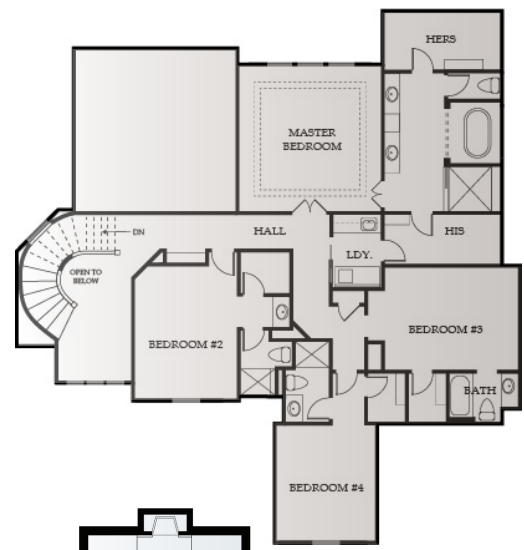

MONTEREY

James Engle
Custom Homes

4
BEDS

5
BATHS

3463
SQ. FT.

2 STORY

1,775 SQFT
MAIN LEVEL

UPPER LEVEL
1,688 SQFT

OPT. LOWER
1,211 SQFT