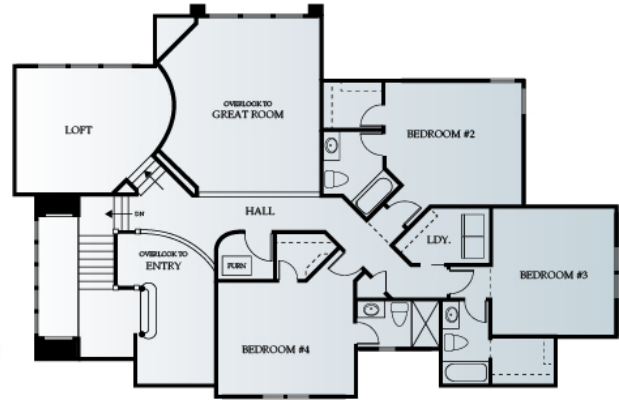

# RAVENCREST

SAB Homes

5  
BEDS

5  
BATHS

3710  
SQ. FT.

1.5 STORY

UPPER LEVEL  
1,360 SQFT

OPT. LOWER  
1,140 SQFT