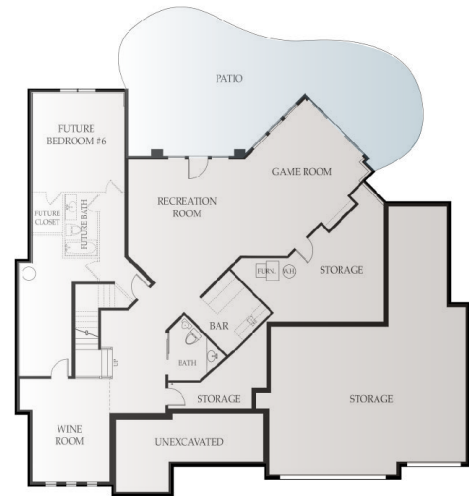

# RAVENCREST

SAB Homes

5  
BEDS

5  
BATHS

3710  
SQ. FT.

1.5 STORY

UPPER LEVEL  
1,360 SQFT

OPT. LOWER  
1,140 SQFT