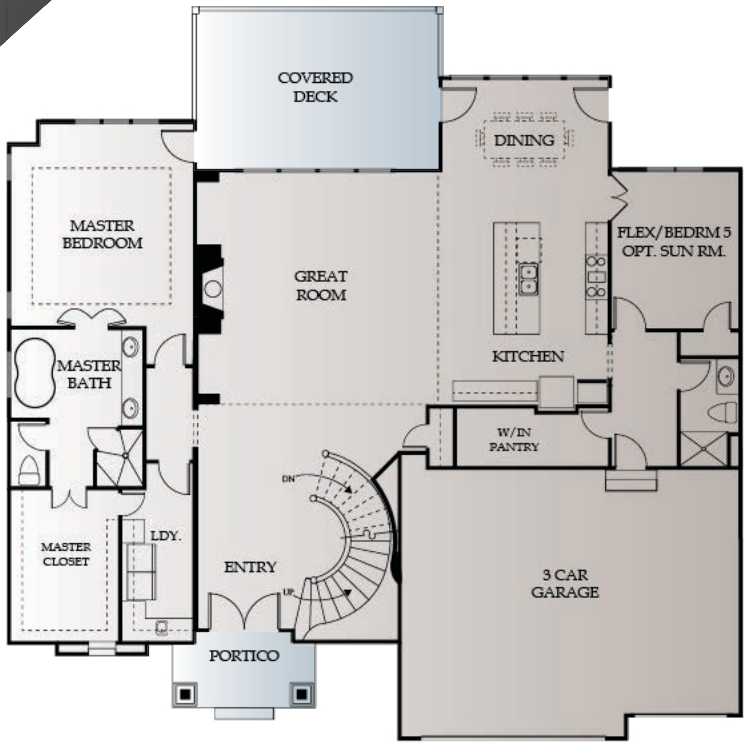

THE HAMILTON

Bickimer Homes

5
BEDS

5
BATHS

4000
SQ. FT.

1.5 STORY

2,370 SQFT
MAIN LEVEL

UPPER LEVEL
1,522 SQFT

OPT. LOWER
108 SQFT