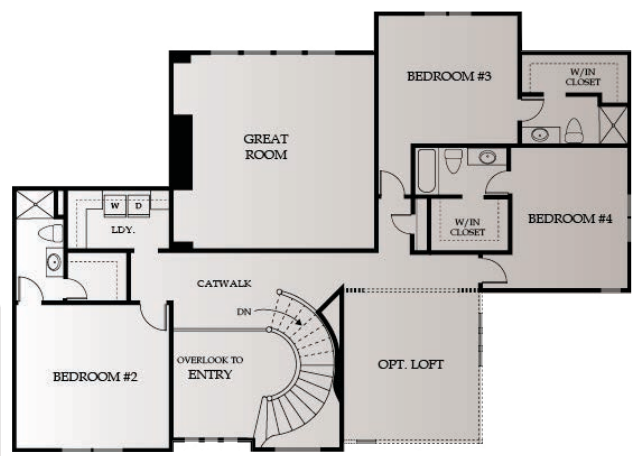

THE HAMILTON

Bickimer Homes

5
BEDS

5
BATHS

4000
SQ. FT.

1.5 STORY

2,370 SQFT
MAIN LEVEL

UPPER LEVEL
1,522 SQFT

OPT. LOWER
108 SQFT