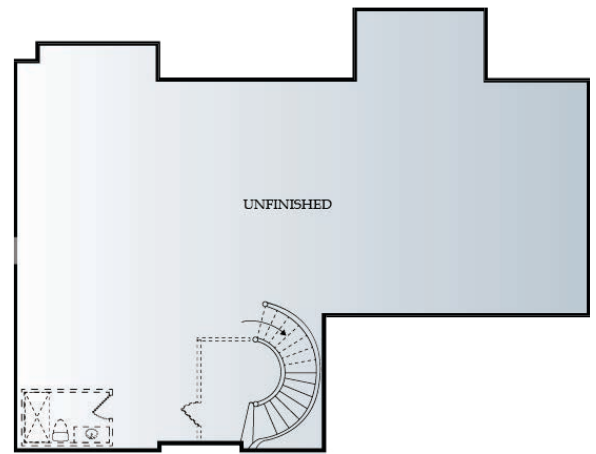

THE HAMILTON

Bickimer Homes

5
BEDS

5
BATHS

4000
SQ. FT.

1.5 STORY

2,370 SQFT
MAIN LEVEL

UPPER LEVEL
1,522 SQFT

OPT. LOWER
108 SQFT