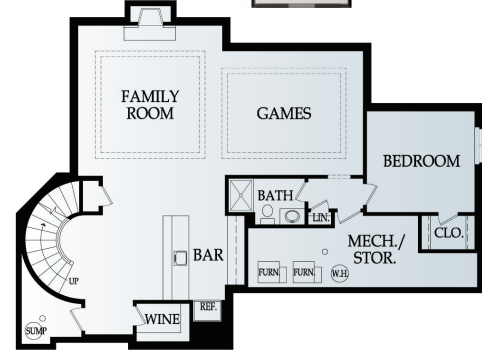

MONTEREY

James Engle
Custom Homes

4
BEDS

5
BATHS

3463
SQ. FT.

2 STORY

1,775 SQFT
MAIN LEVEL

UPPER LEVEL
1,688 SQFT